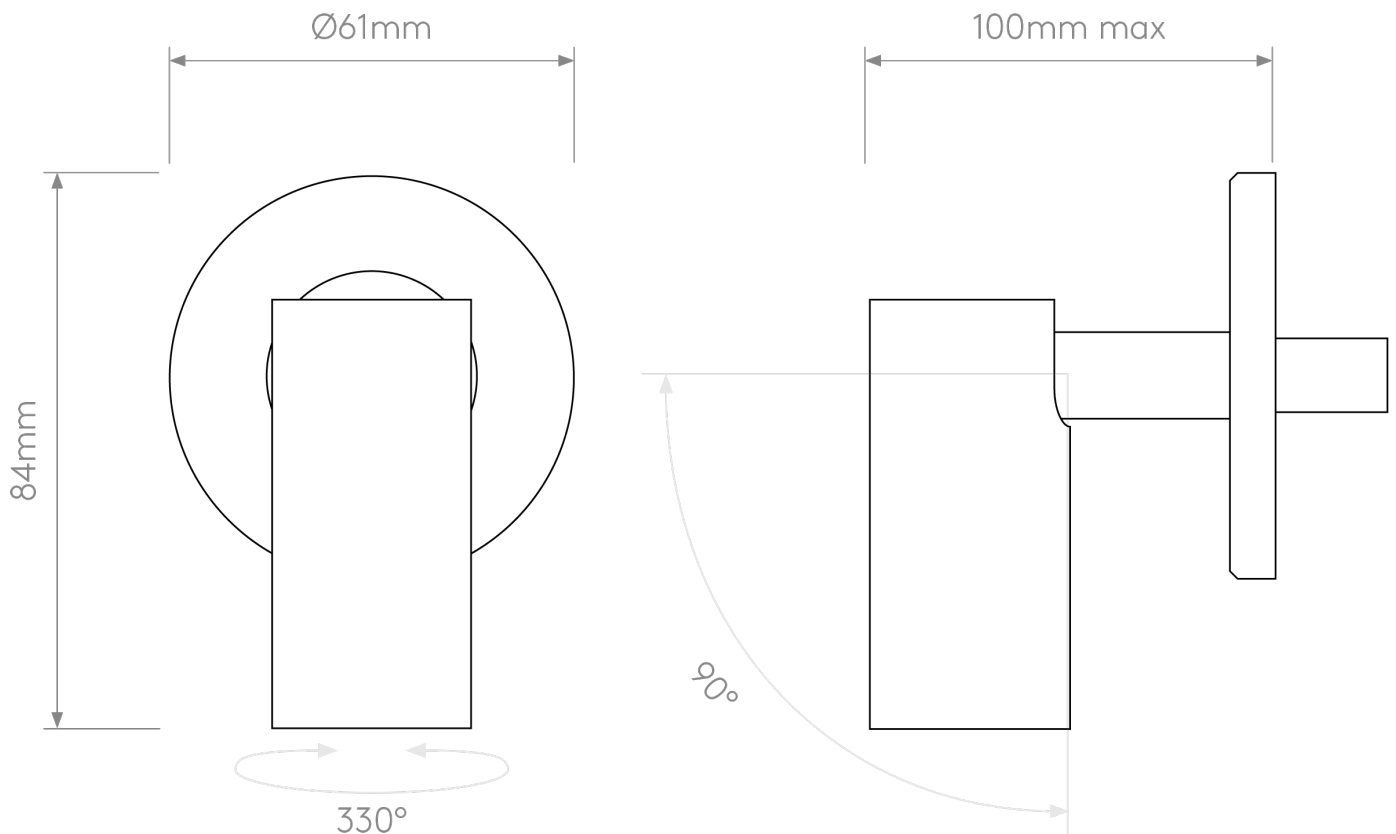

Astro Lighting - Micro - 1407001 - LED White Recessed Spotlight

CONTACT