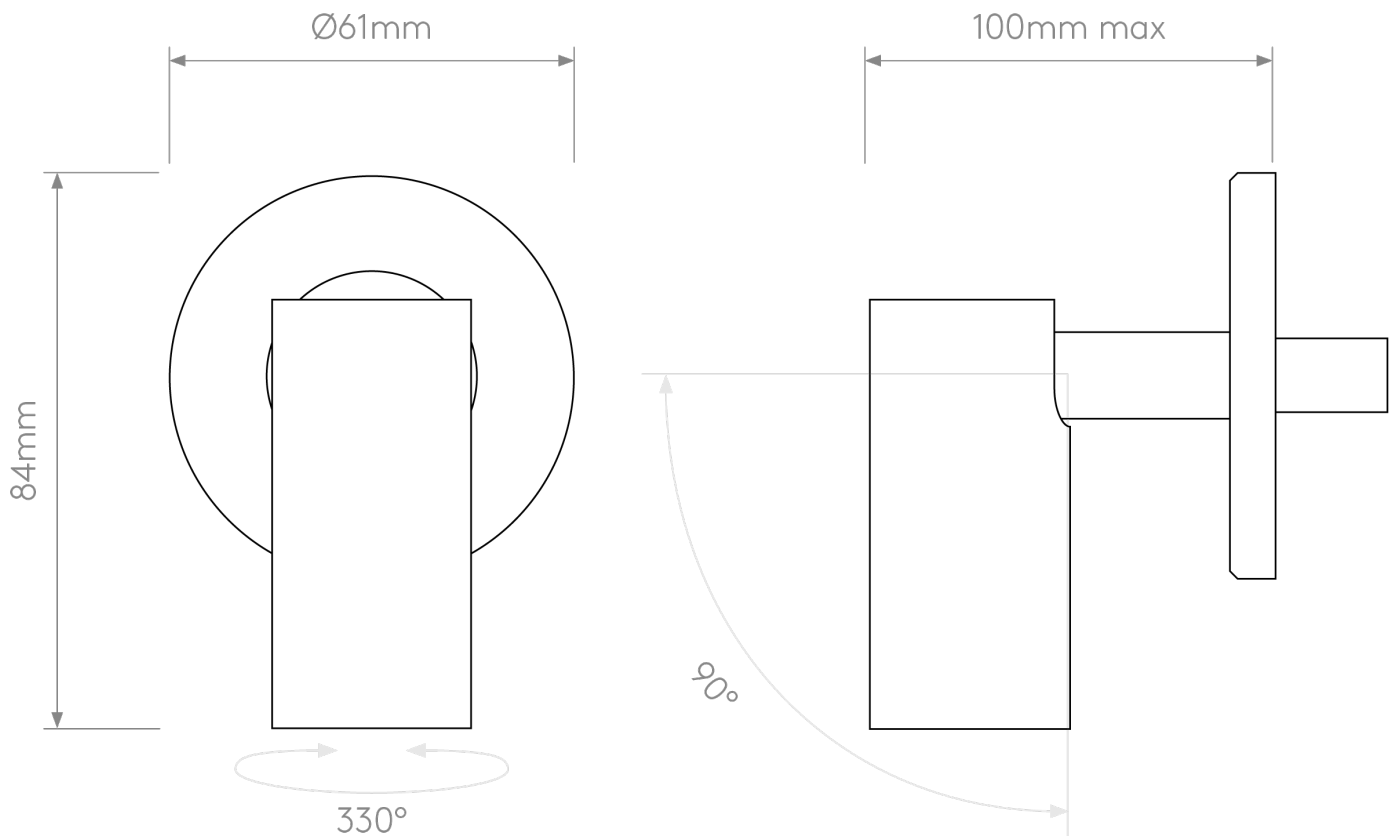

Astro Lighting - Micro - 1407002 - LED Black Recessed Spotlight

CONTACT