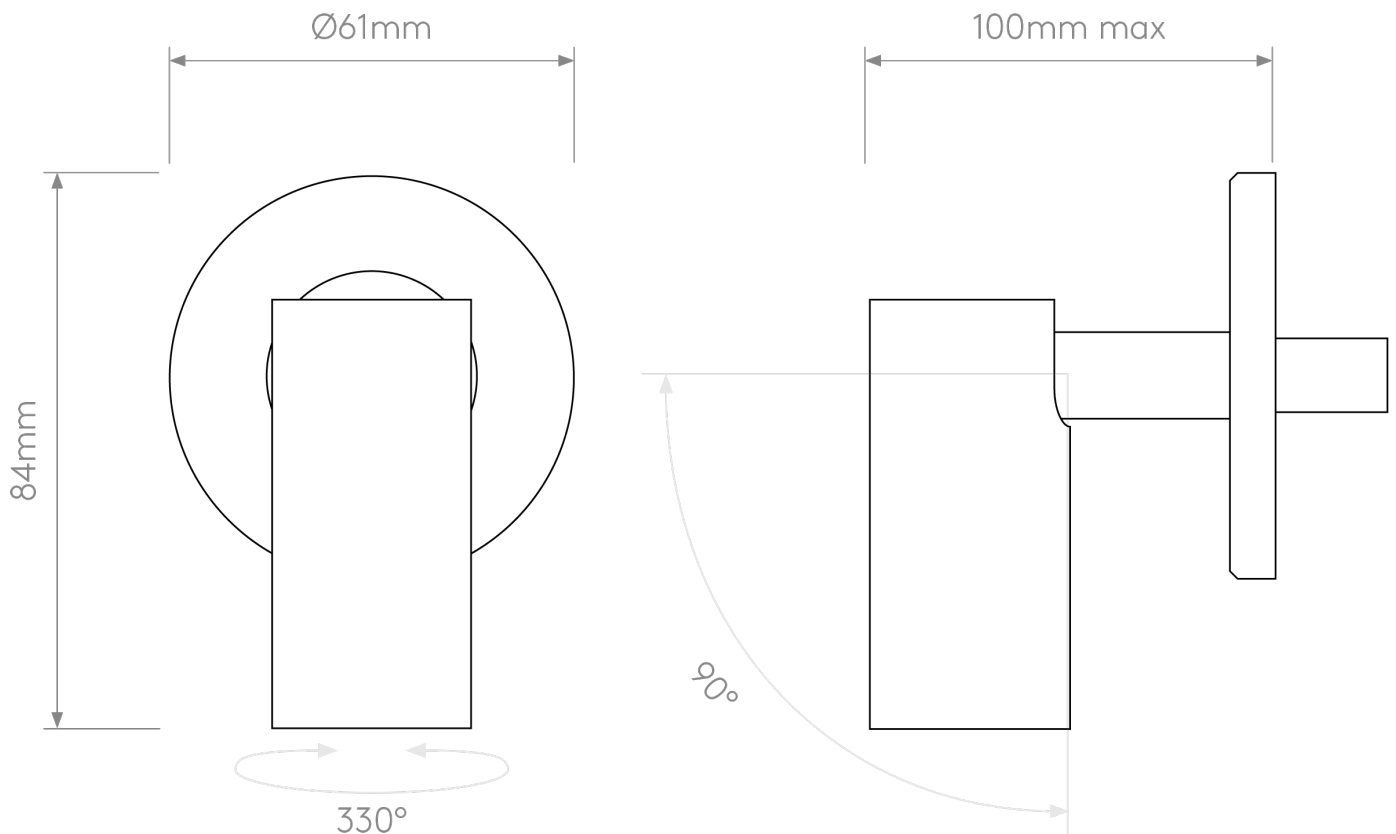

Astro Lighting - Micro - 1407003 - LED Nickel Recessed Spotlight

**CONTACT**