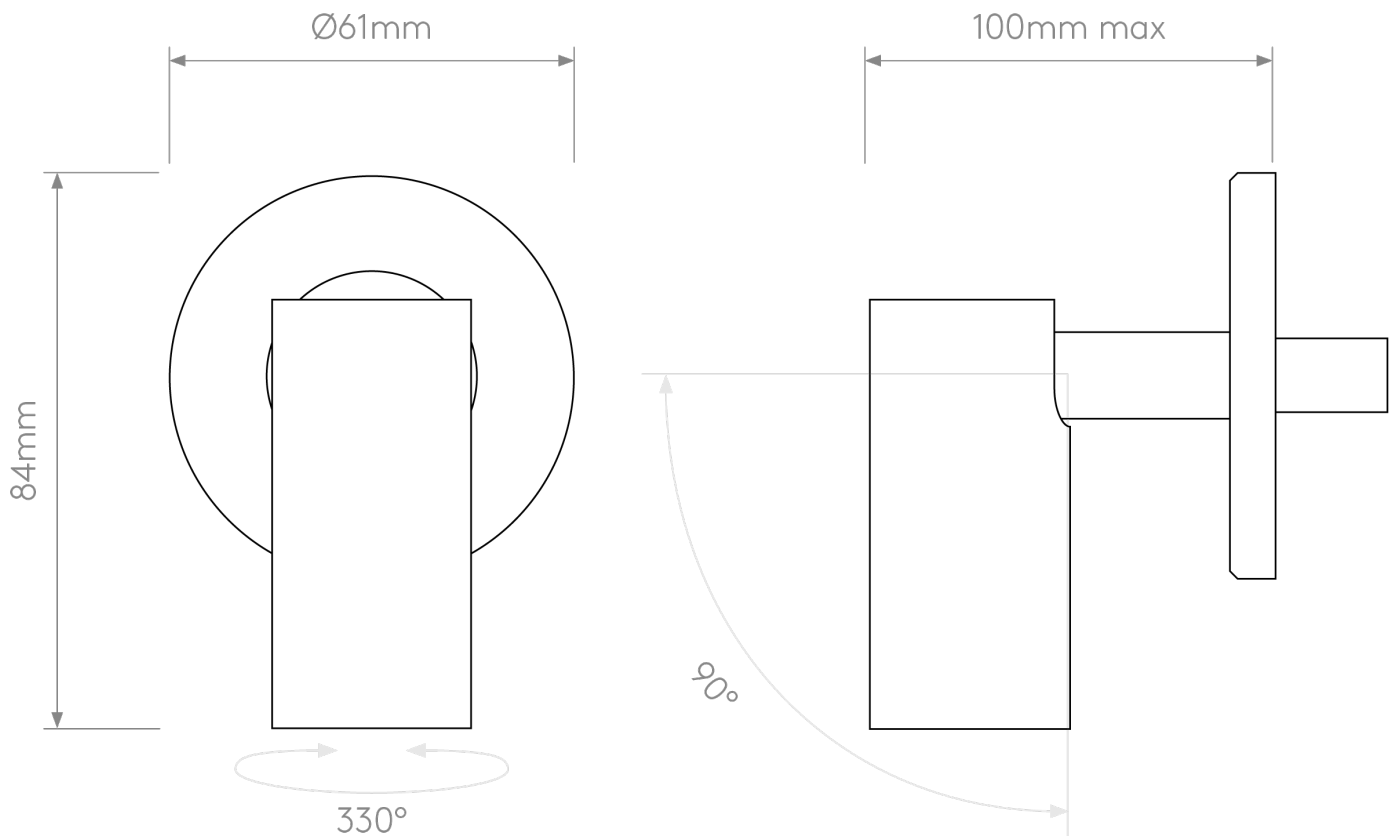

Astro Lighting - Micro - 1407004 - LED Bronze Recessed Spotlight

CONTACT