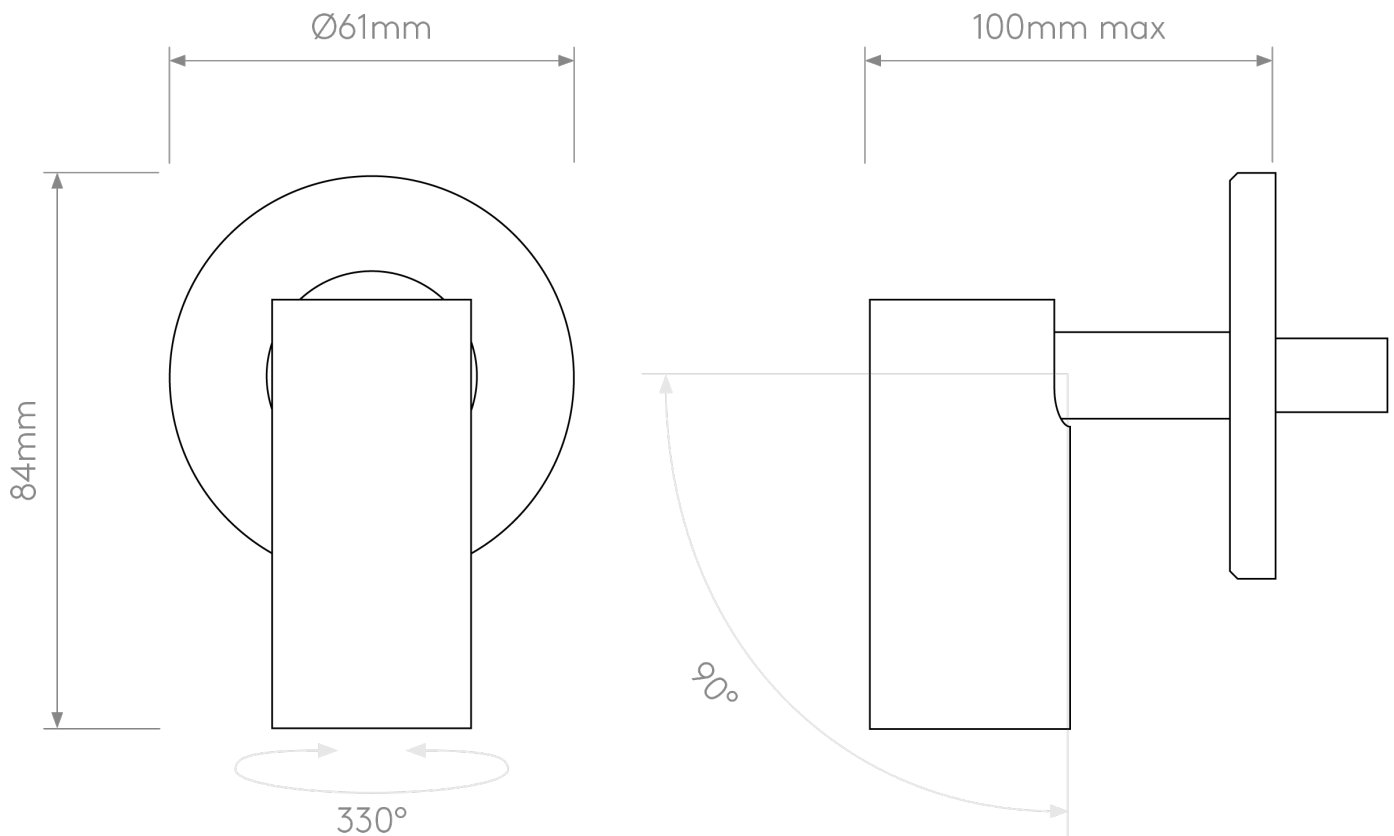

Astro Lighting - Micro - 1407005 - LED Gold Recessed Spotlight

CONTACT