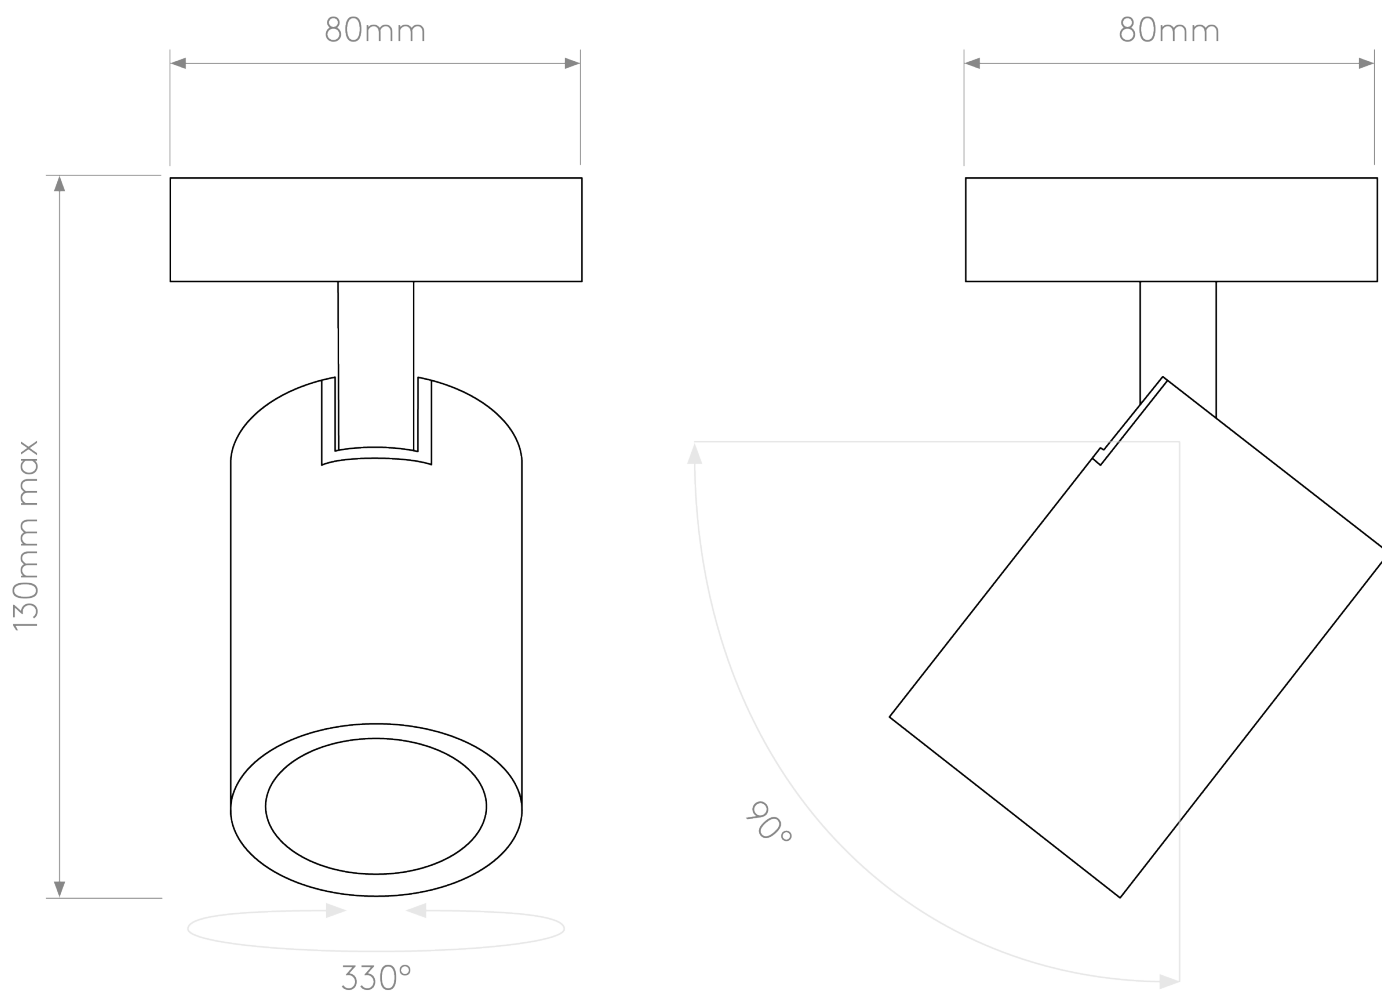

Astro Lighting - Ascoli Single 1286078 - Matt Black Spotlight

**CONTACT**