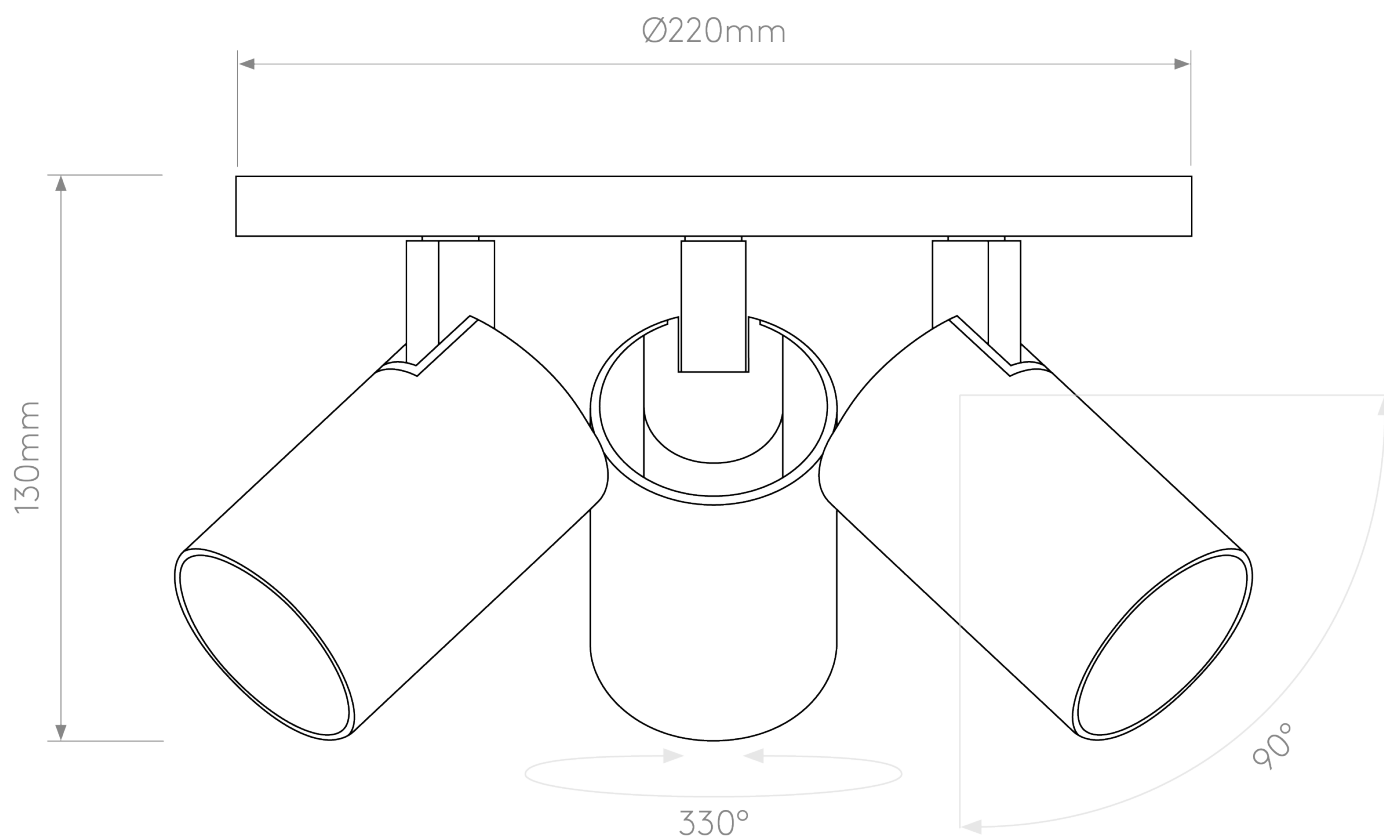

Astro Lighting - Ascoli Triple Round 1286082 - Matt Black Spotlight

**CONTACT**