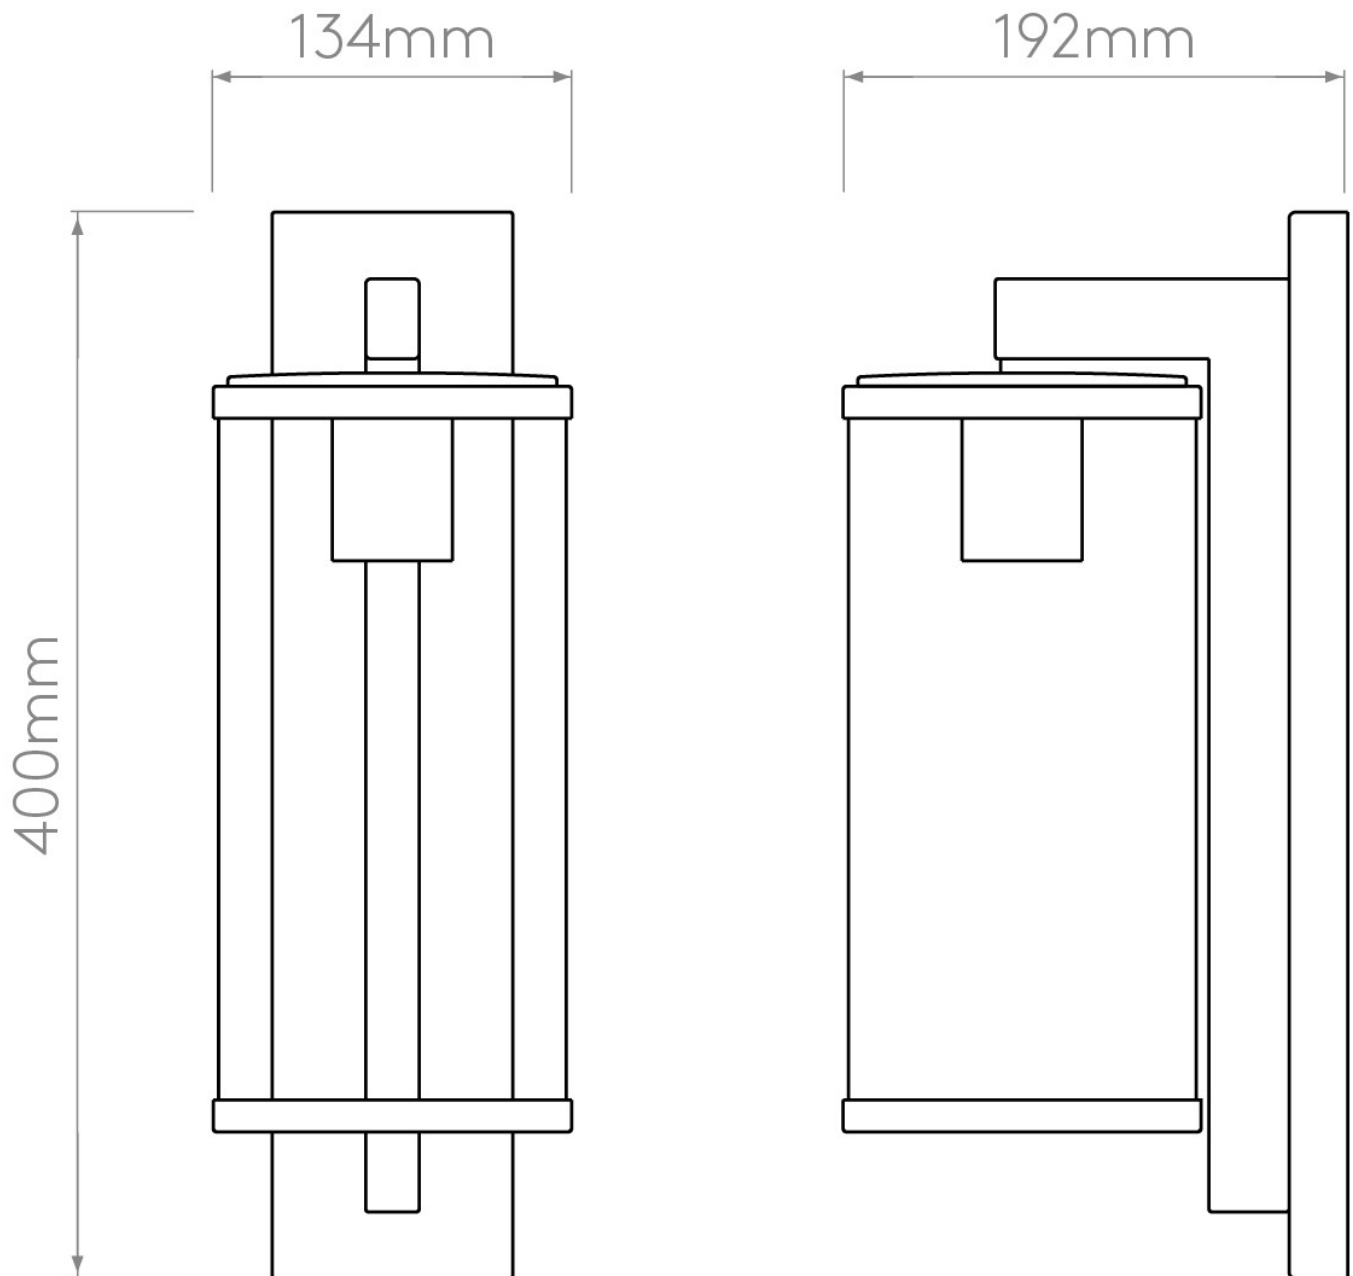

Astro Lighting - Pimlico 400 1413001 - IP23 Textured Black Wall Light

CONTACT