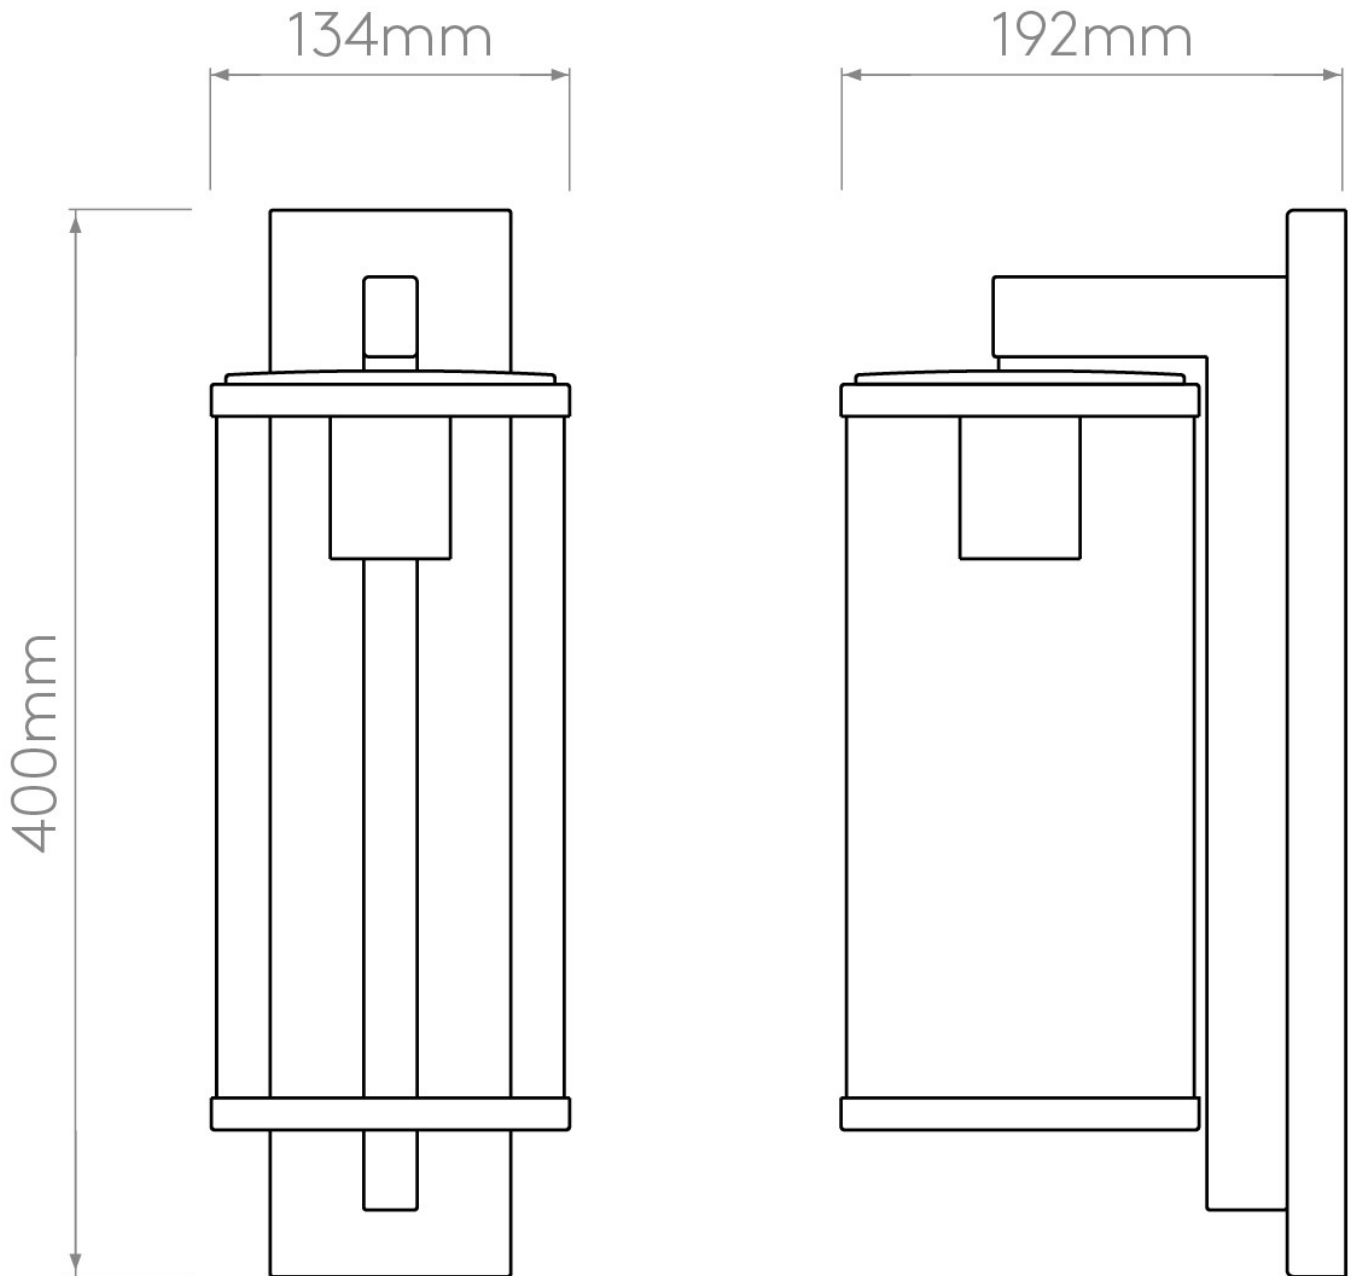

Astro Lighting - Pimlico 400 1413002 - IP23 Bronze Wall Light

CONTACT