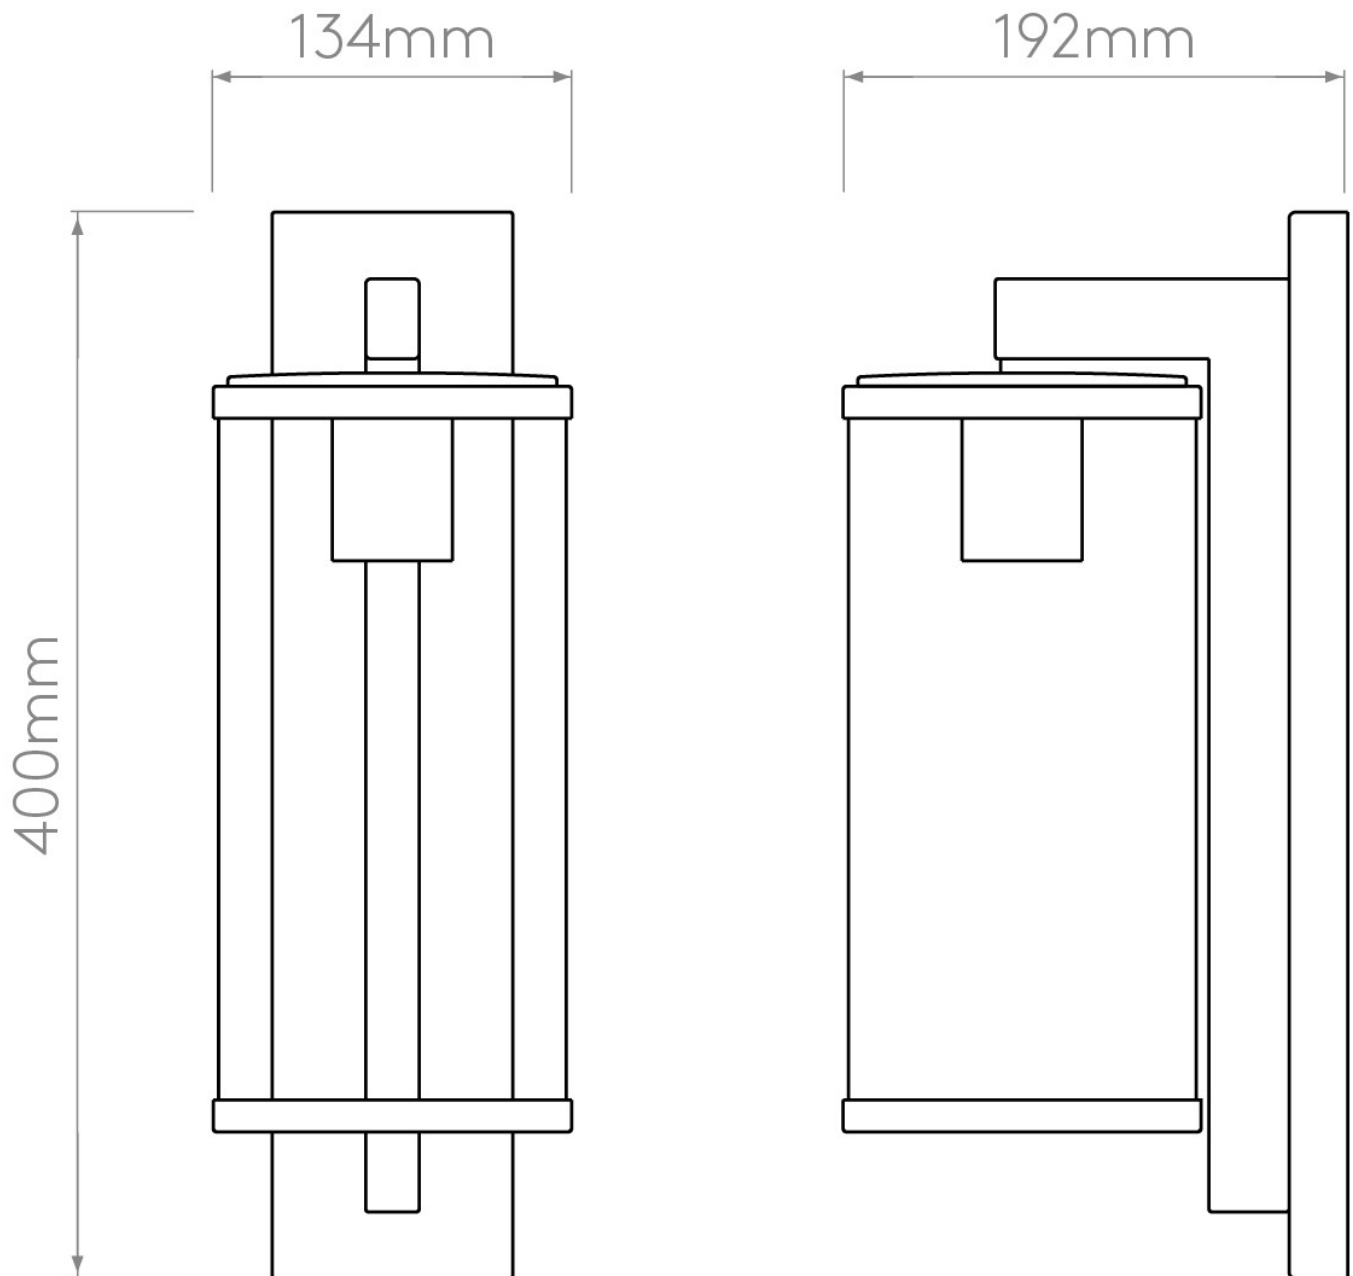

Astro Lighting - Pimlico 400 1413003 - IP23 Antique Brass Wall Light

CONTACT