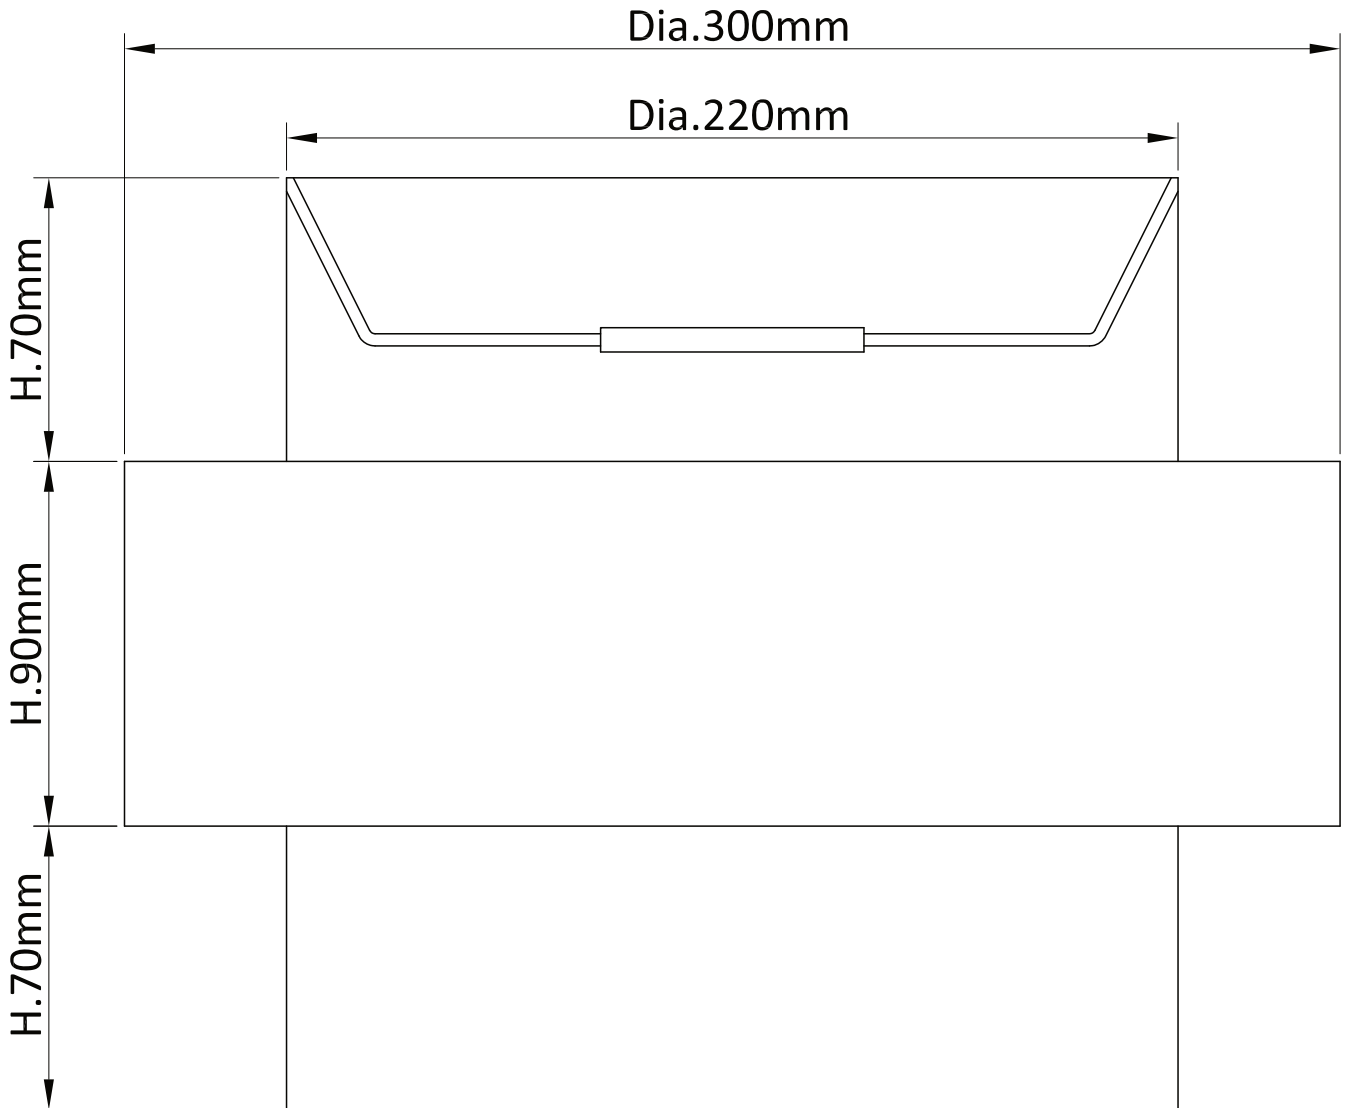

Pair of Pink and Grey Two Tier Light Shades

LIGHT SOURCE DATA

- 2 x 60W Max B22 BC or E27 ES (required)
- Lamp direction - Indirect
- Lamp shape - Standard
- Dimmable
- Energy class: Not applicable

DIMENSION DATA

- Height 220mm
- Diameter 300mm

- Weight 0.66kg

SPECIFICATION

- Manufacturer warranty for 2 years from date of purchase
- Grey cotton with pink cotton detail
- IP20
- No
- 240V
- Assembly required? No
- UKCA Marking, Energy Efficient, Energy Saving

CERTIFICATION

CONTACT

www.firstchoicelighting.co.uk

info@firstchoicelighting.co.uk

FCL-10879X2

Pair of Pink and Grey Two Tier Light Shades

CERTIFICATION

CONTACT