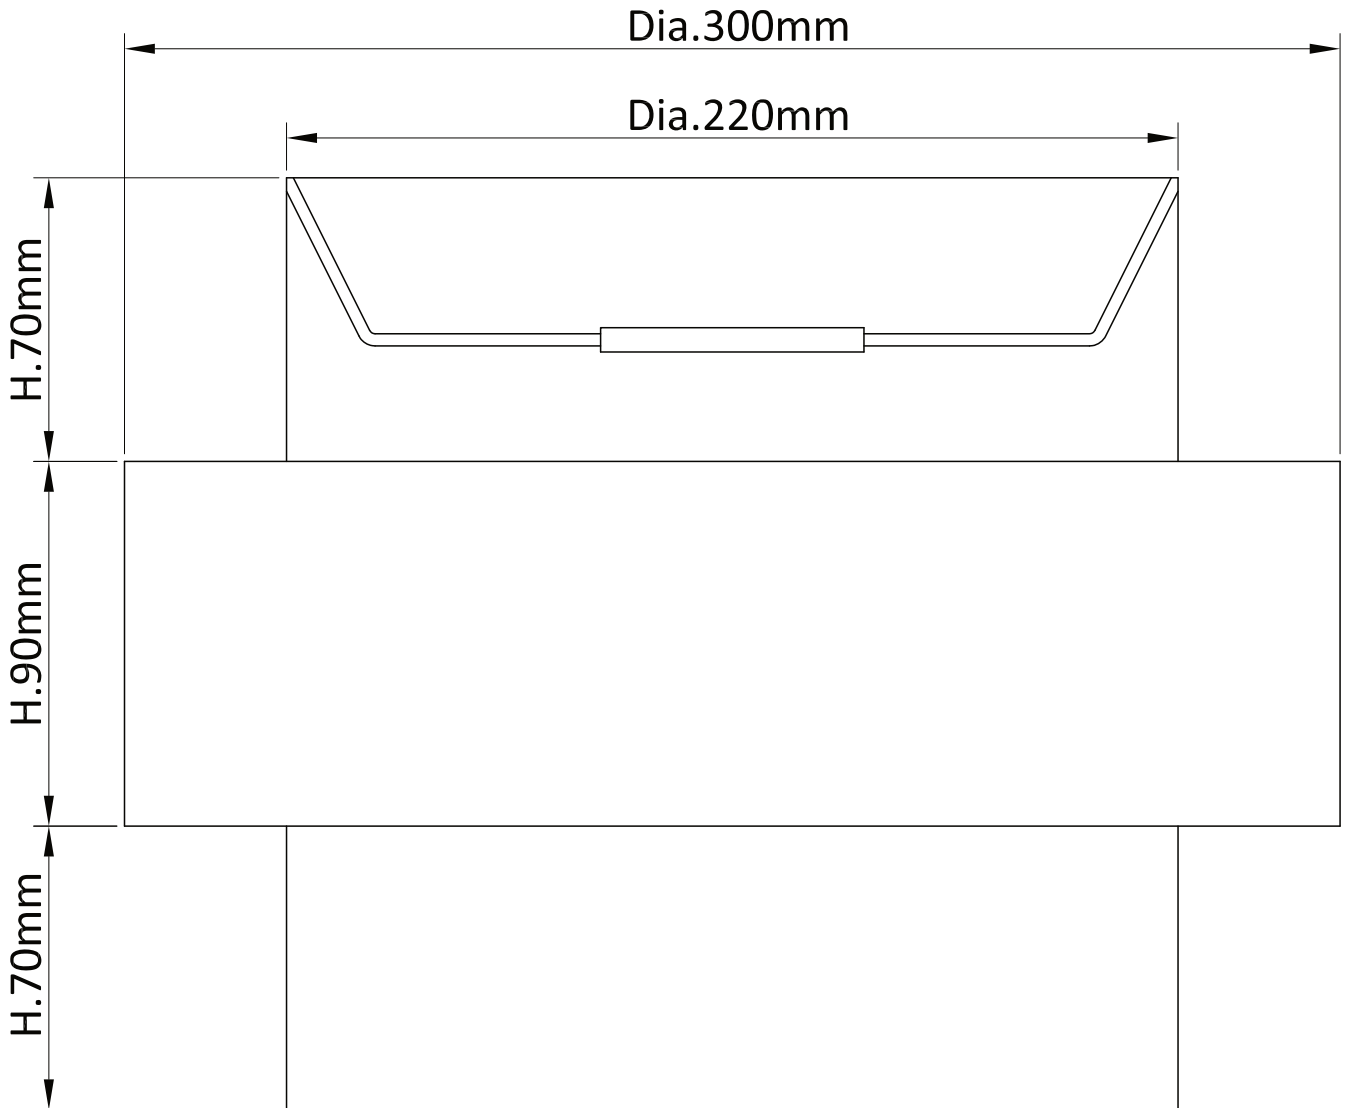

FCL-10881X2

Pair of Navy Blue and Grey Star Two Tier Light Shades

CERTIFICATION

CONTACT

www.firstchoicelighting.co.uk

info@firstchoicelighting.co.uk

ISSUE DATE 01/09/2025

PAGE 2