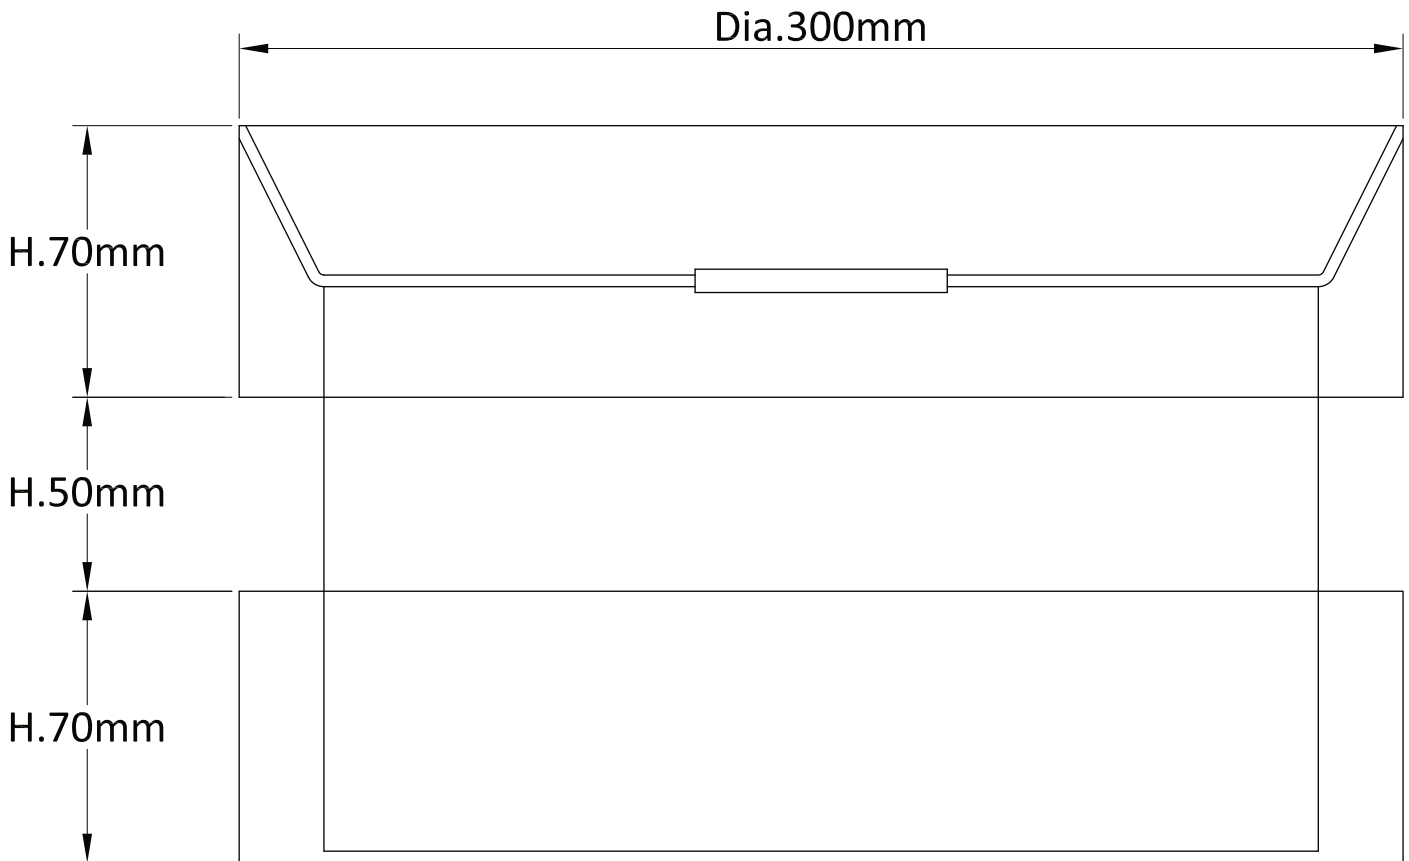

CERTIFICATION

CONTACT

www.firstchoicelighting.co.uk

info@firstchoicelighting.co.uk