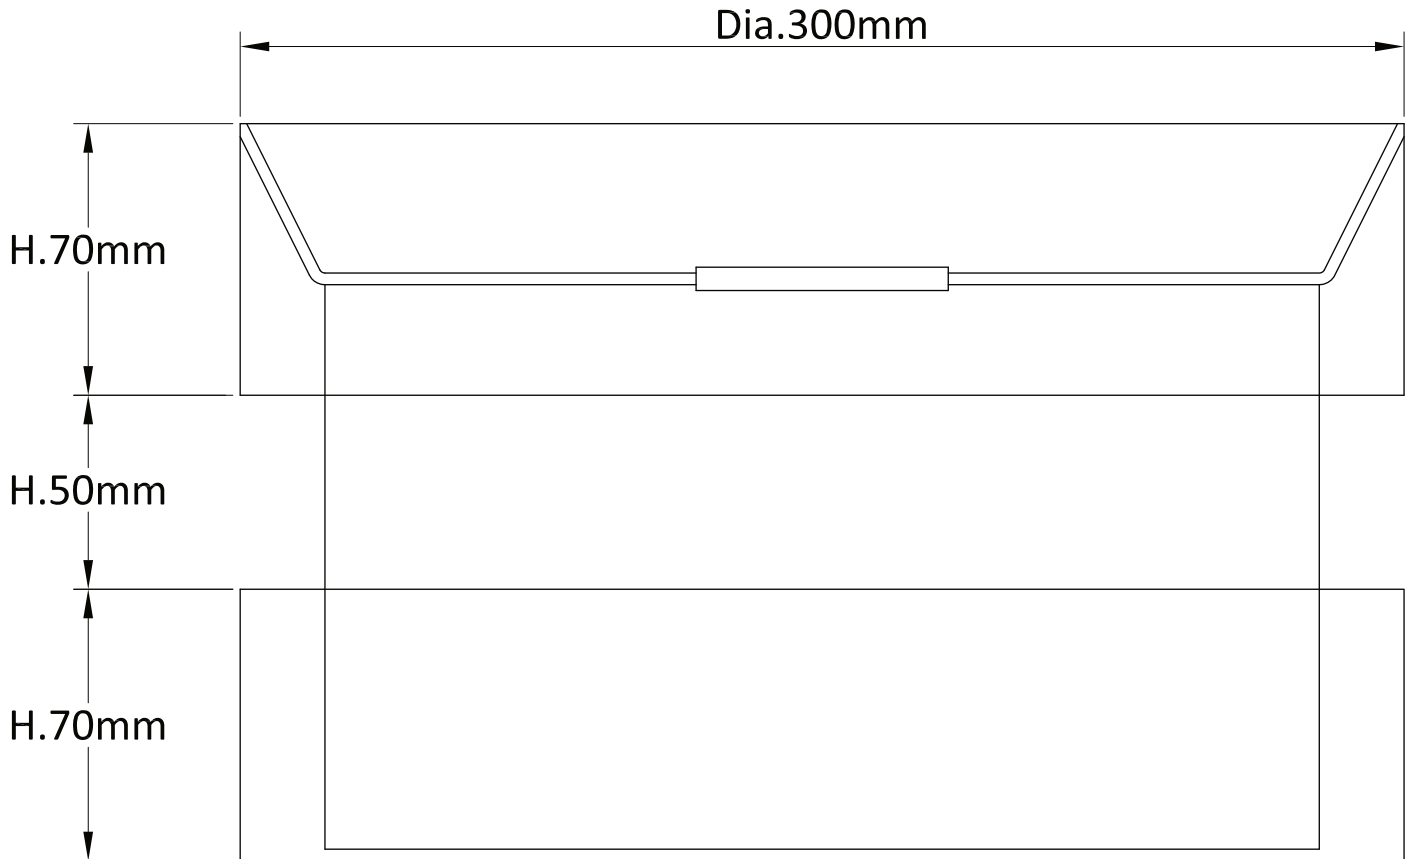

FCL-10889X2

Pair of Ochre Layered Easy Fit Light Shades

CERTIFICATION

CONTACT

www.firstchoicelighting.co.uk

info@firstchoicelighting.co.uk