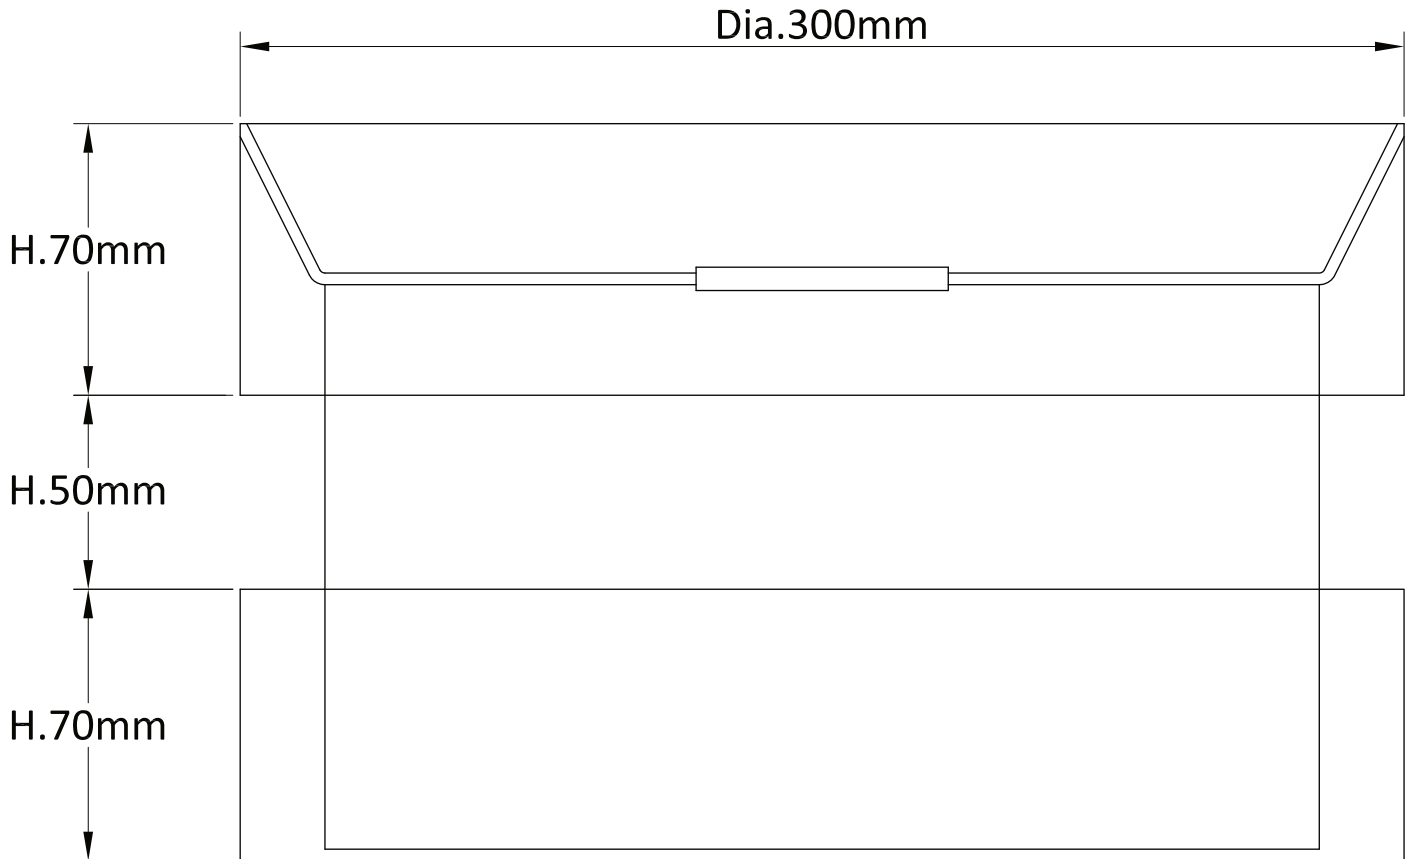

FCL-10890X2

Pair of Blue Layered Easy Fit Light Shades

LIGHT SOURCE DATA

- 2 x 60W Max B22 BC or E27 ES (required)
- Lamp direction - Indirect
- Lamp shape - Standard
- Dimmable
- Energy class: Not applicable

DIMENSION DATA

- Height 190mm
- Diameter 300mm
- Weight 0.71kg

SPECIFICATION

- Manufacturer warranty for 2 years from date of purchase
- Blue cotton
- IP20
- No
- 240V
- Assembly required? No
- UKCA Marking, Energy Efficient, Energy Saving

CERTIFICATION

CONTACT

www.firstchoicelighting.co.uk

info@firstchoicelighting.co.uk

FCL-10890X2

Pair of Blue Layered Easy Fit Light Shades

CERTIFICATION

CONTACT