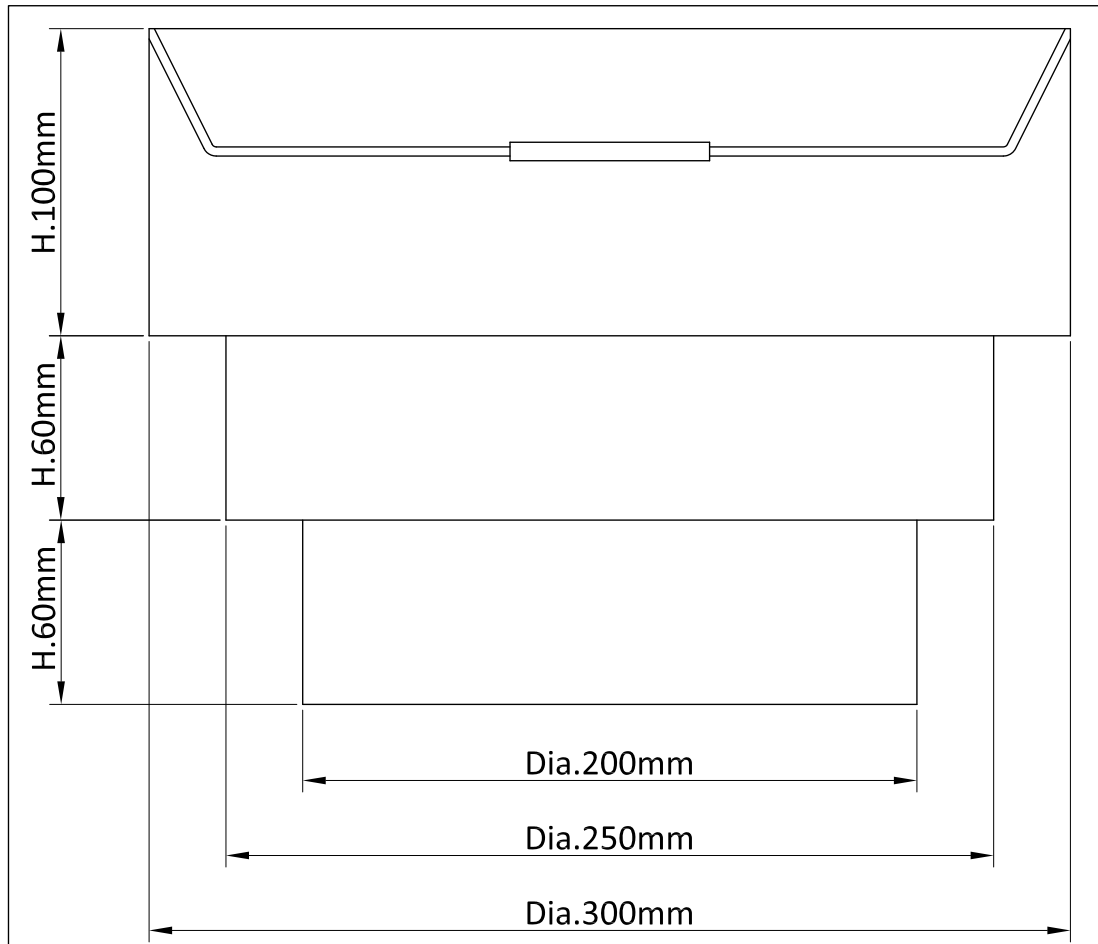

CERTIFICATION

CONTACT

www.firstchoicelighting.co.uk

info@firstchoicelighting.co.uk