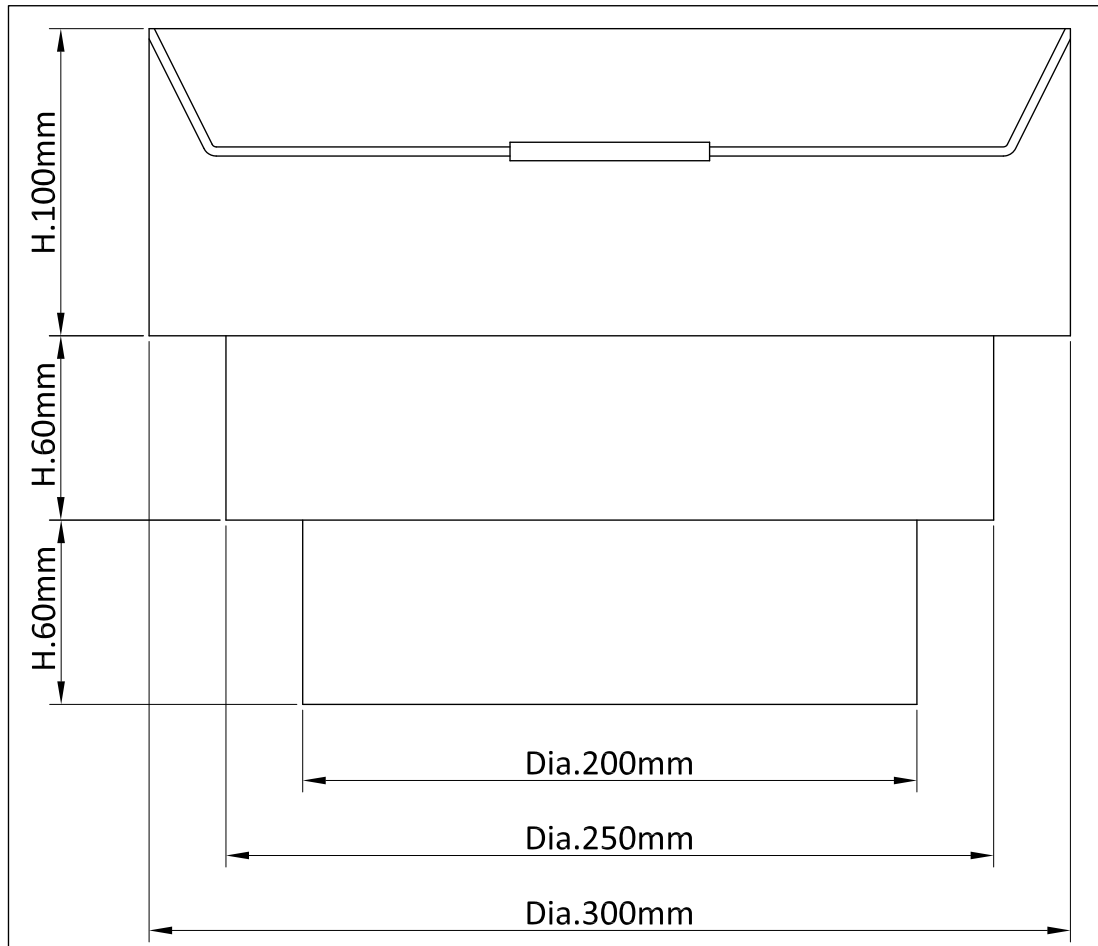

CERTIFICATION

CONTACT

www.firstchoicelighting.co.uk

info@firstchoicelighting.co.uk