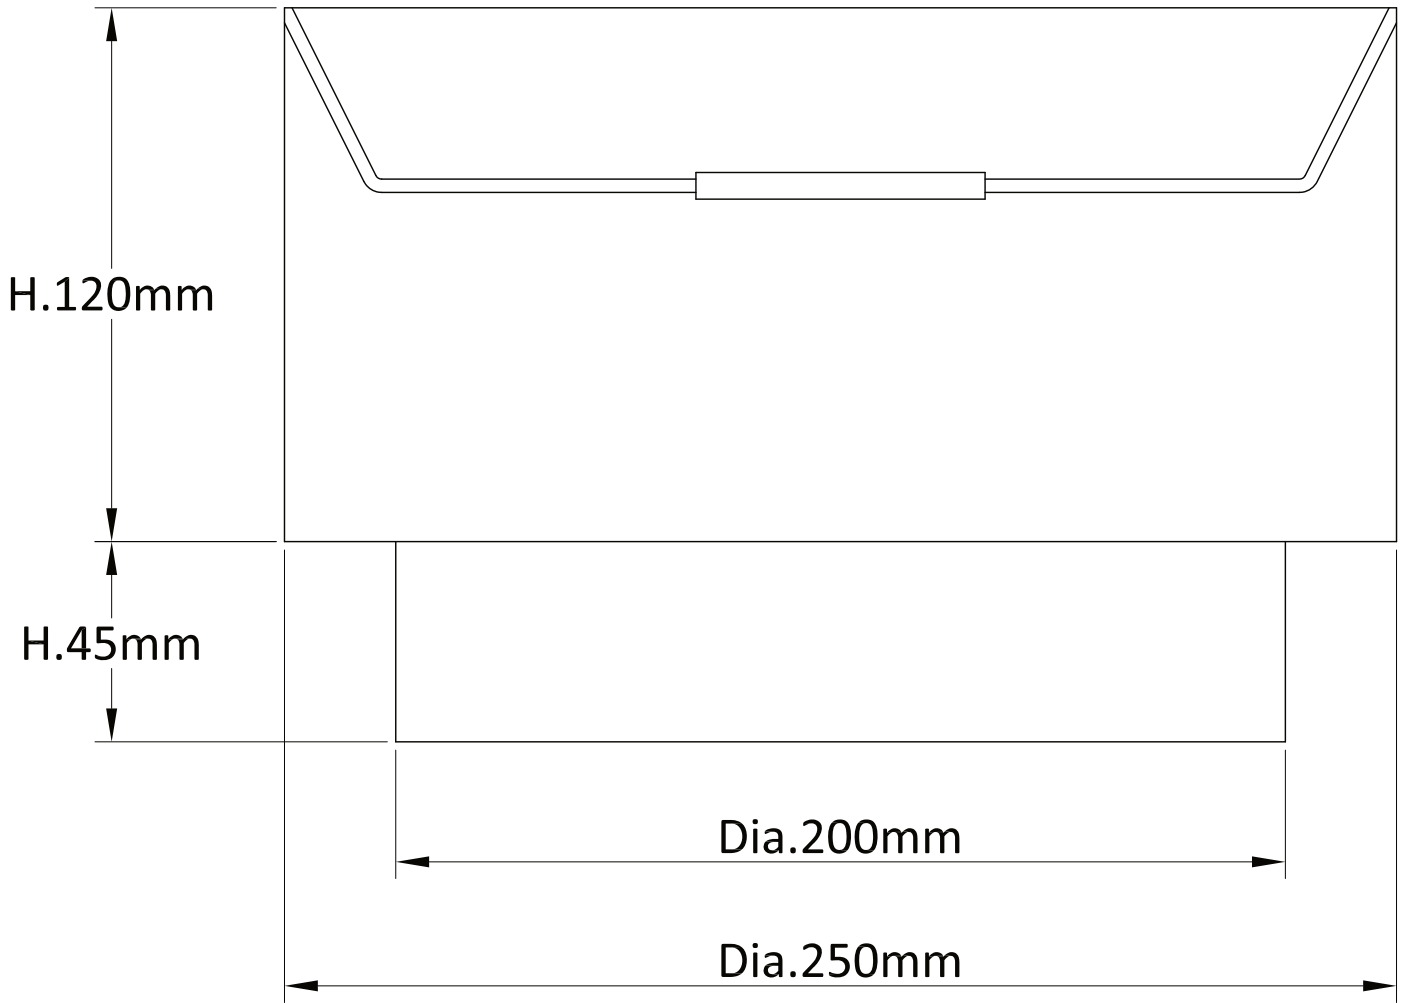

CERTIFICATION

CONTACT

www.firstchoicelighting.co.uk

info@firstchoicelighting.co.uk