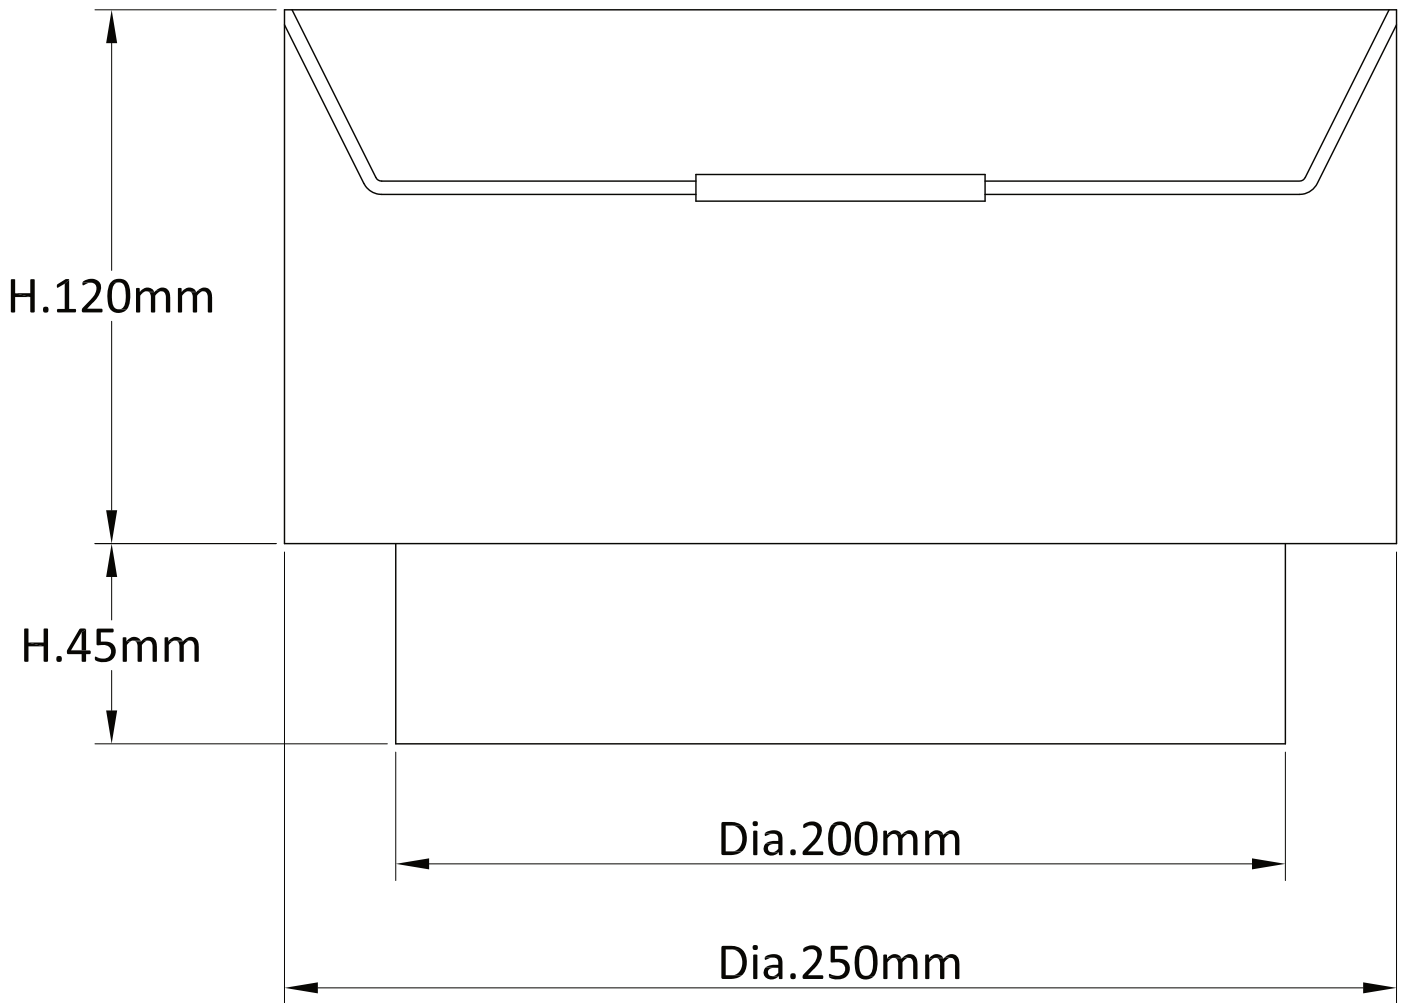

CERTIFICATION

CONTACT

www.firstchoicelighting.co.uk

info@firstchoicelighting.co.uk