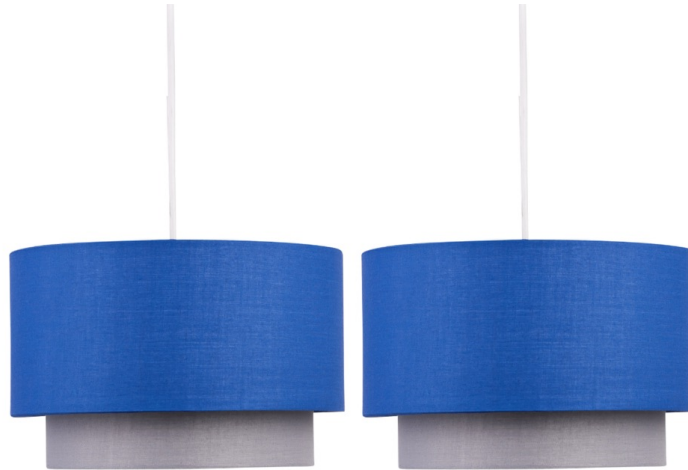

Pair of Blue & Grey 2 Tier Light Shades

LIGHT SOURCE DATA

- 2 x 60W Max B22 BC or E27 ES (required)
- Lamp direction - Indirect
- Lamp shape - Standard
- Dimmable
- Energy class: Not applicable

DIMENSION DATA

- Height 165mm
- Diameter 250mm

- Weight 0.43kg

SPECIFICATION

- Manufacturer warranty for 2 years from date of purchase
- Blue cotton
- IP20
- No
- 240V
- Assembly required? No
- UKCA Marking, Energy Efficient, Energy Saving