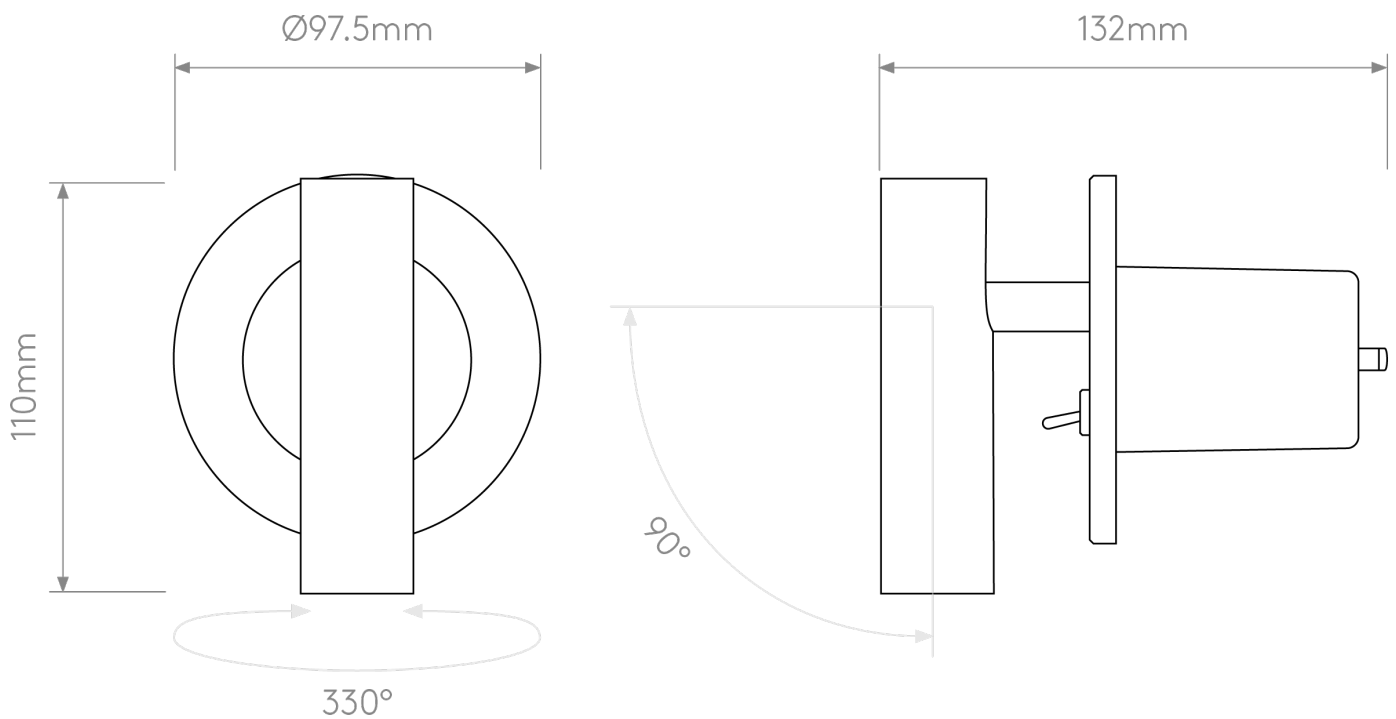

Astro Lighting - Enna - 1058088 - LED Bronze Reading Wall Light

**CONTACT**