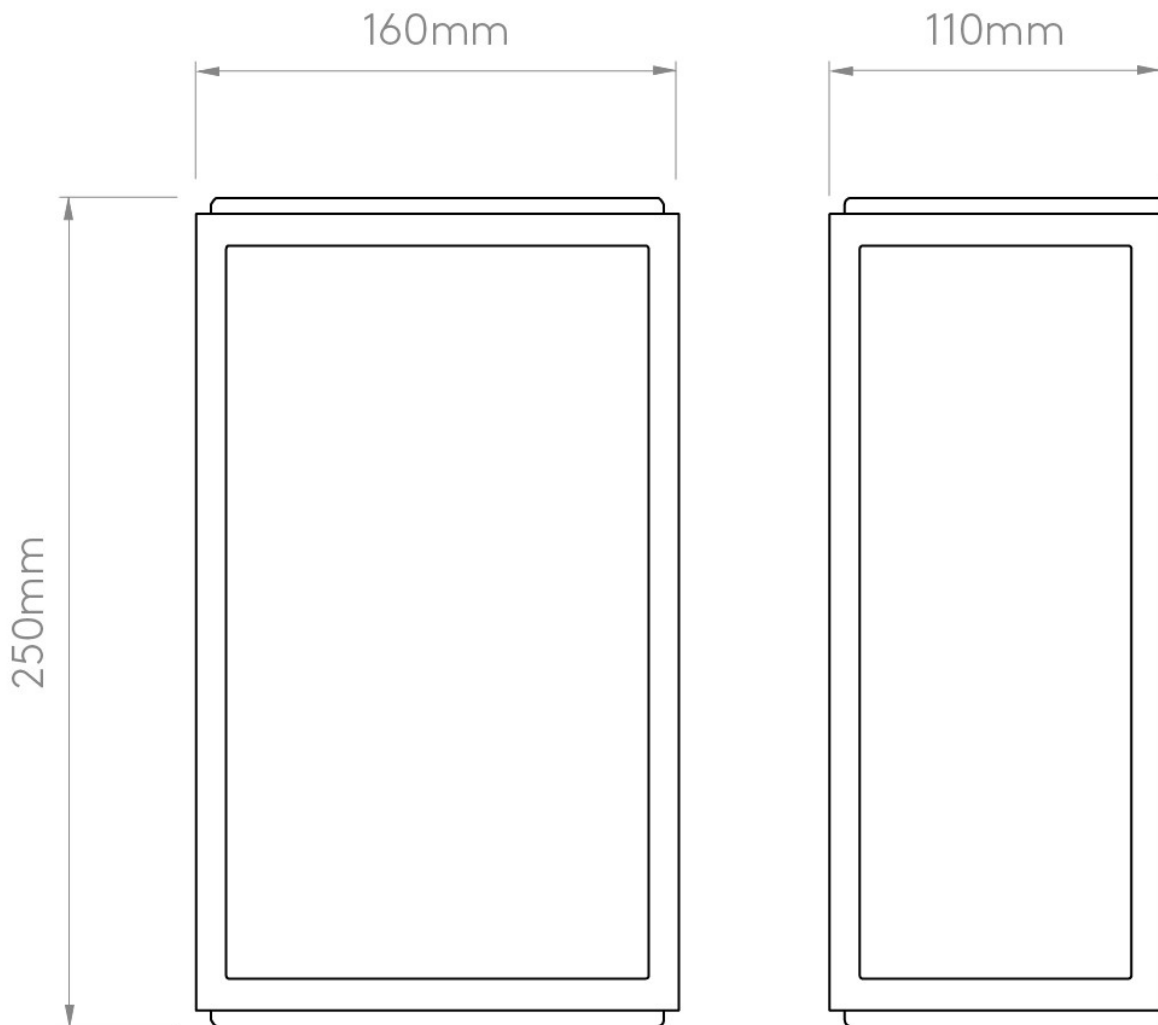

Astro Lighting - Homefield 160 1095029 - IP44 Bronze Wall Light

CONTACT