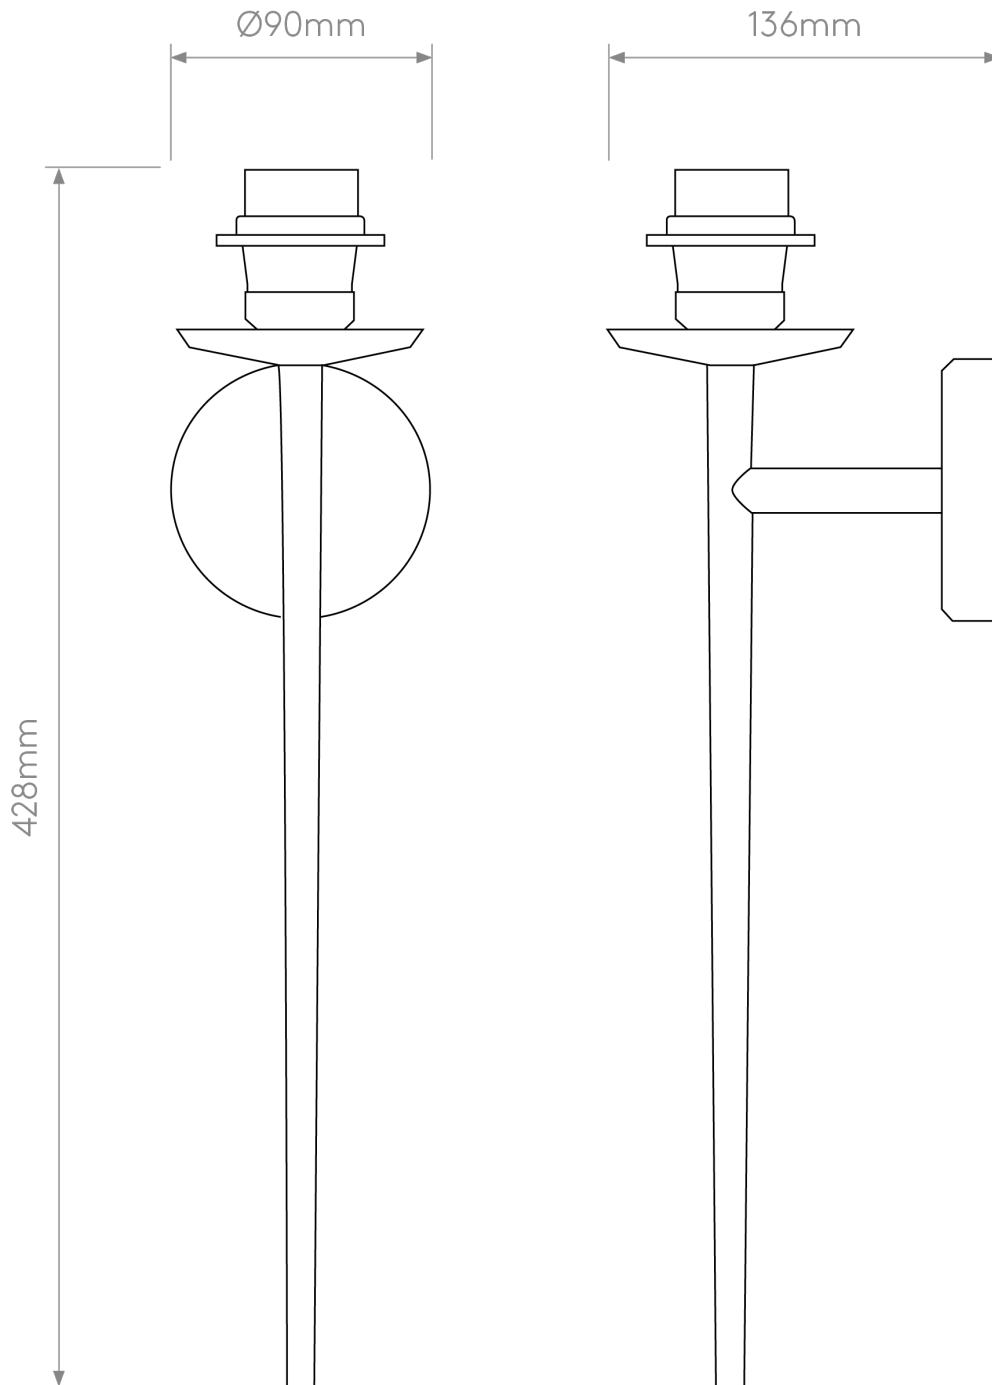

Astro Lighting - Beauville - 1388003 - Bronze IP44 Excluding Shade Bathroom Wall Light

CONTACT