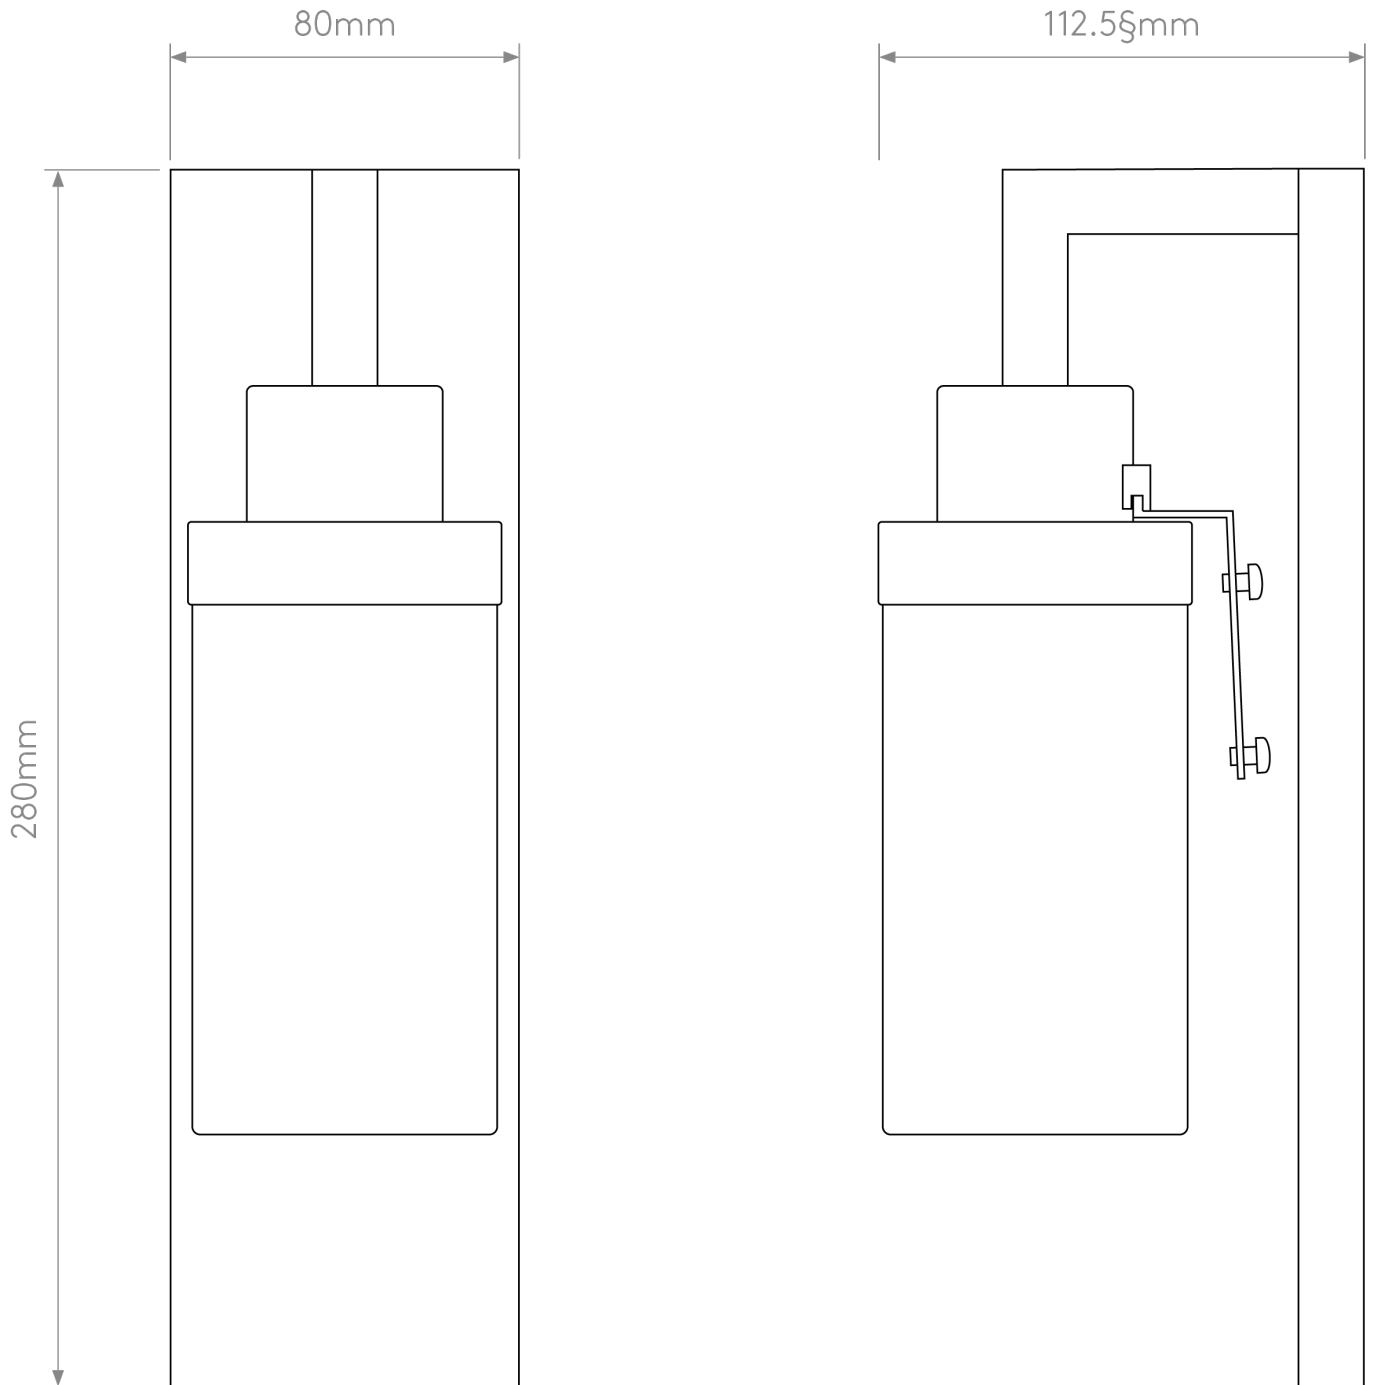

Astro Lighting - Lago - 1297007 - Bronze IP44 Excluding Shade Bathroom Wall Light

CONTACT