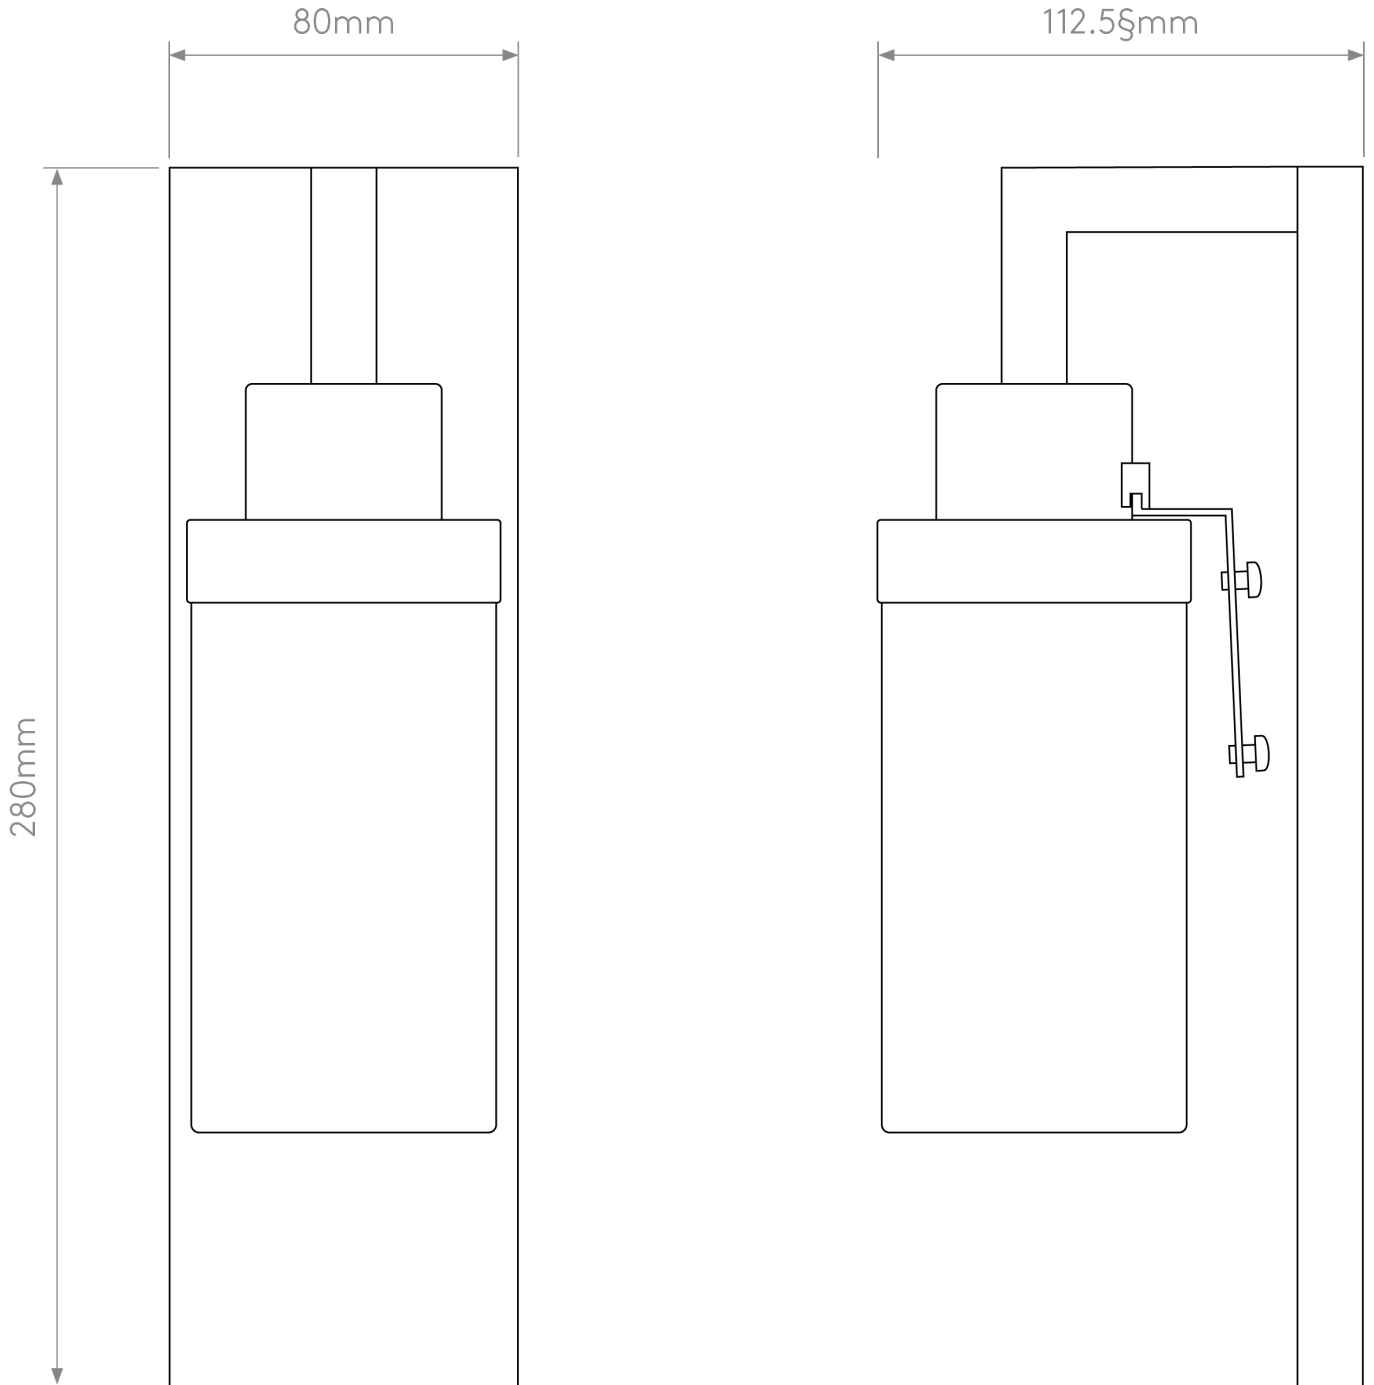

Astro Lighting - Lago - 1297007 & 5019001 - Bronze White Glass IP44 Bathroom Wall Light

CONTACT