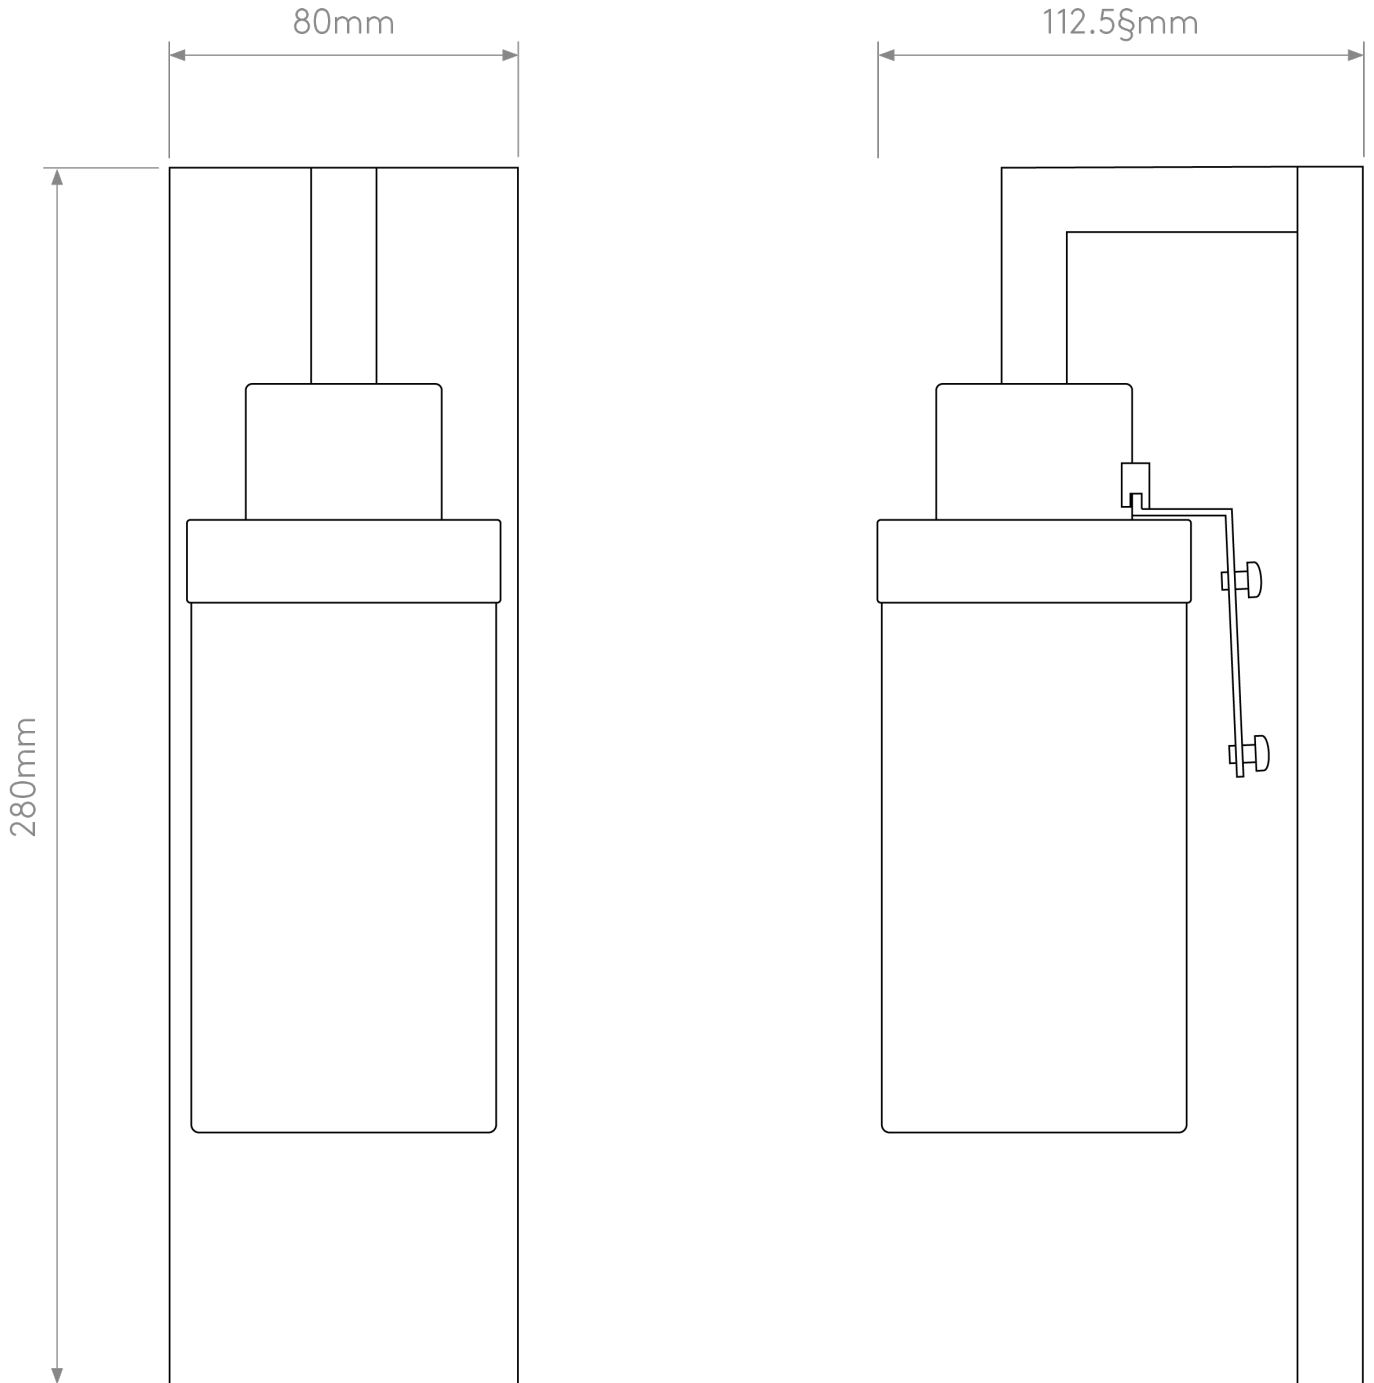

Astro Lighting - Lago - 1297002 - Nickel IP44 Excluding Shade Bathroom Wall Light

CONTACT