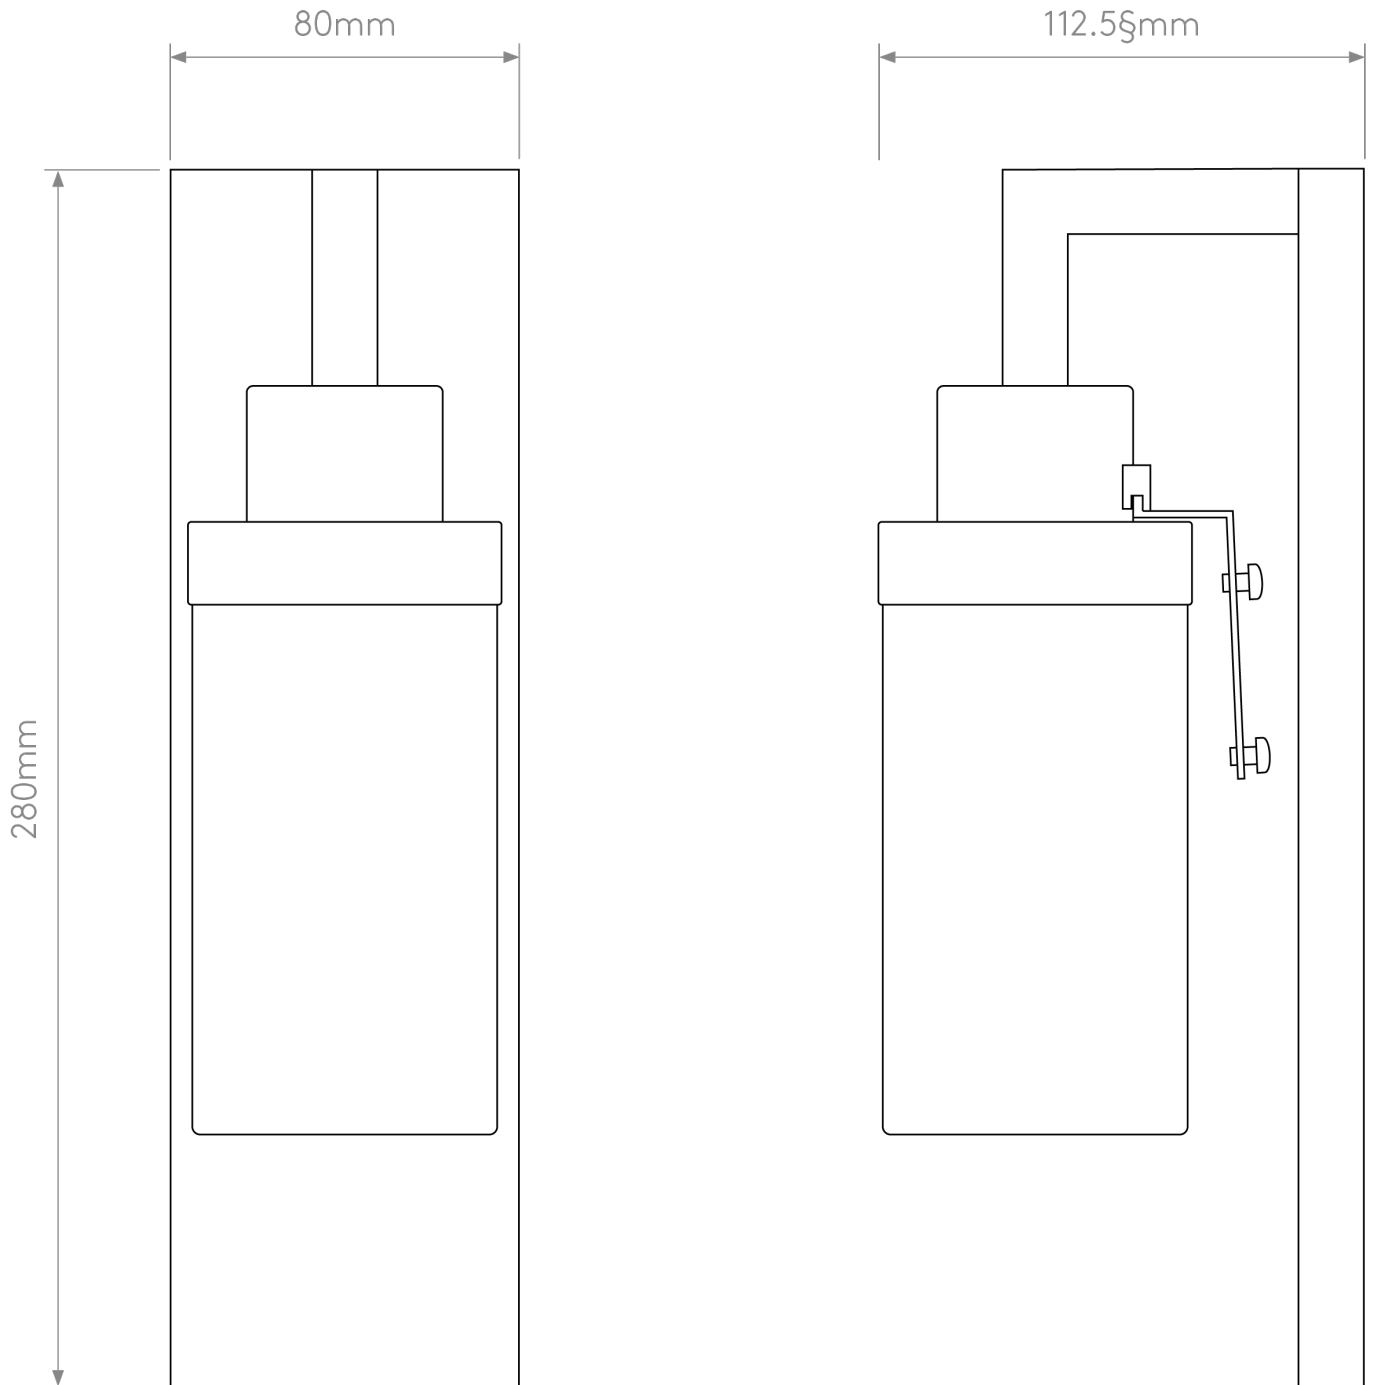

Astro Lighting - Lago - 1297002 & 5018046 - Nickel Natural Brass IP44 Bathroom Wall Light

**CONTACT**