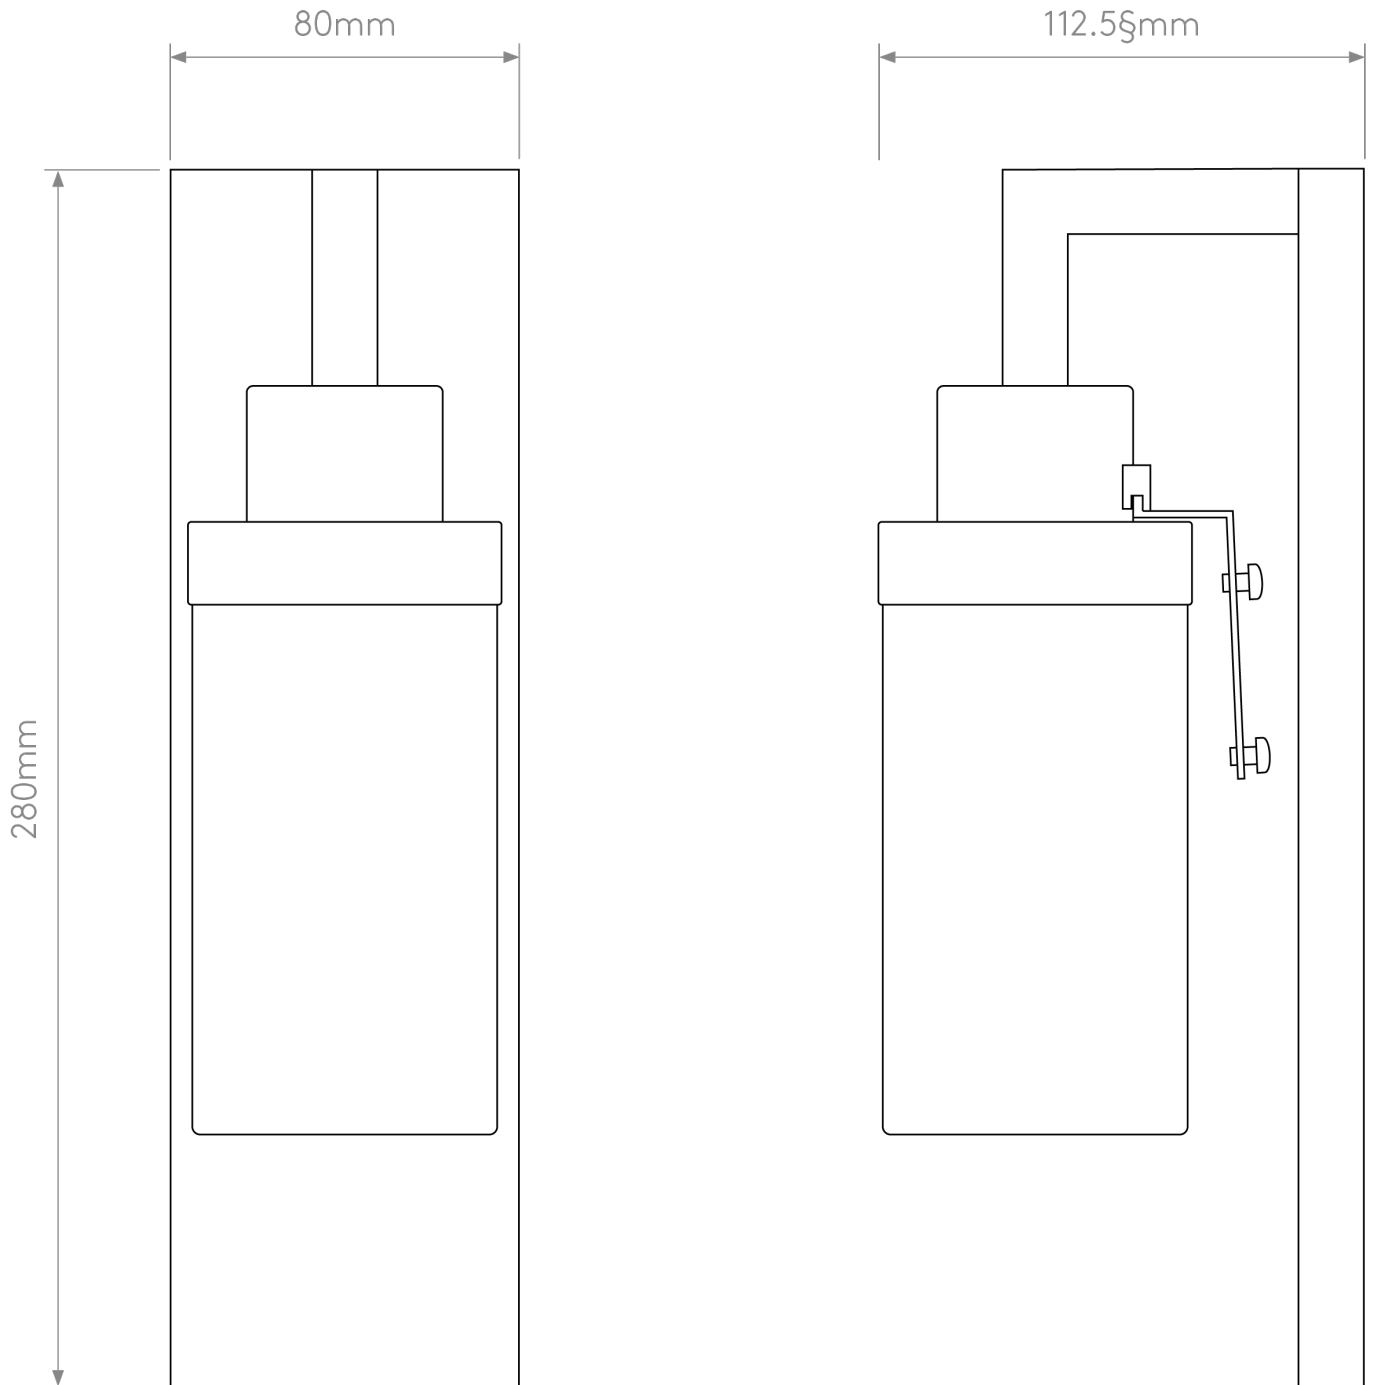

Astro Lighting - Lago - 1297001 - Chrome IP44 Excluding Shade Bathroom Wall Light

**CONTACT**