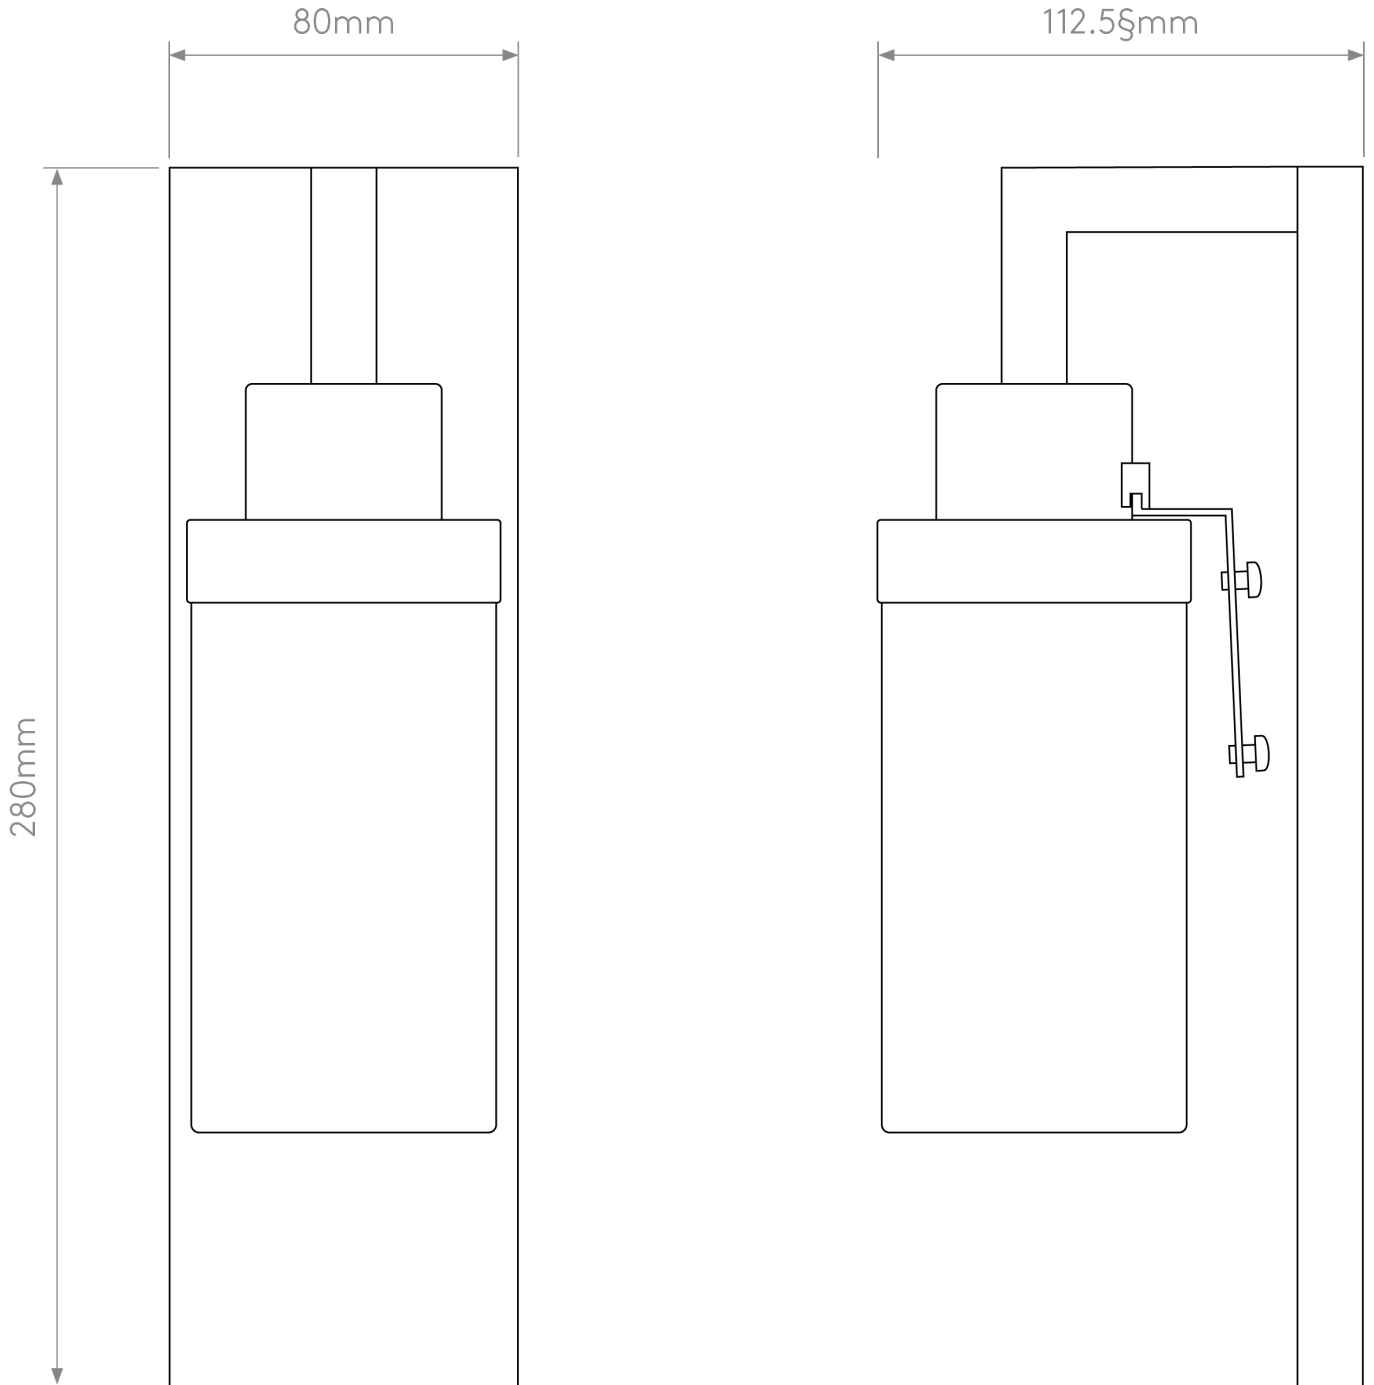

Astro Lighting - Lago - 1297001 & 5018001 - Chrome White IP44 Bathroom Wall Light

CONTACT