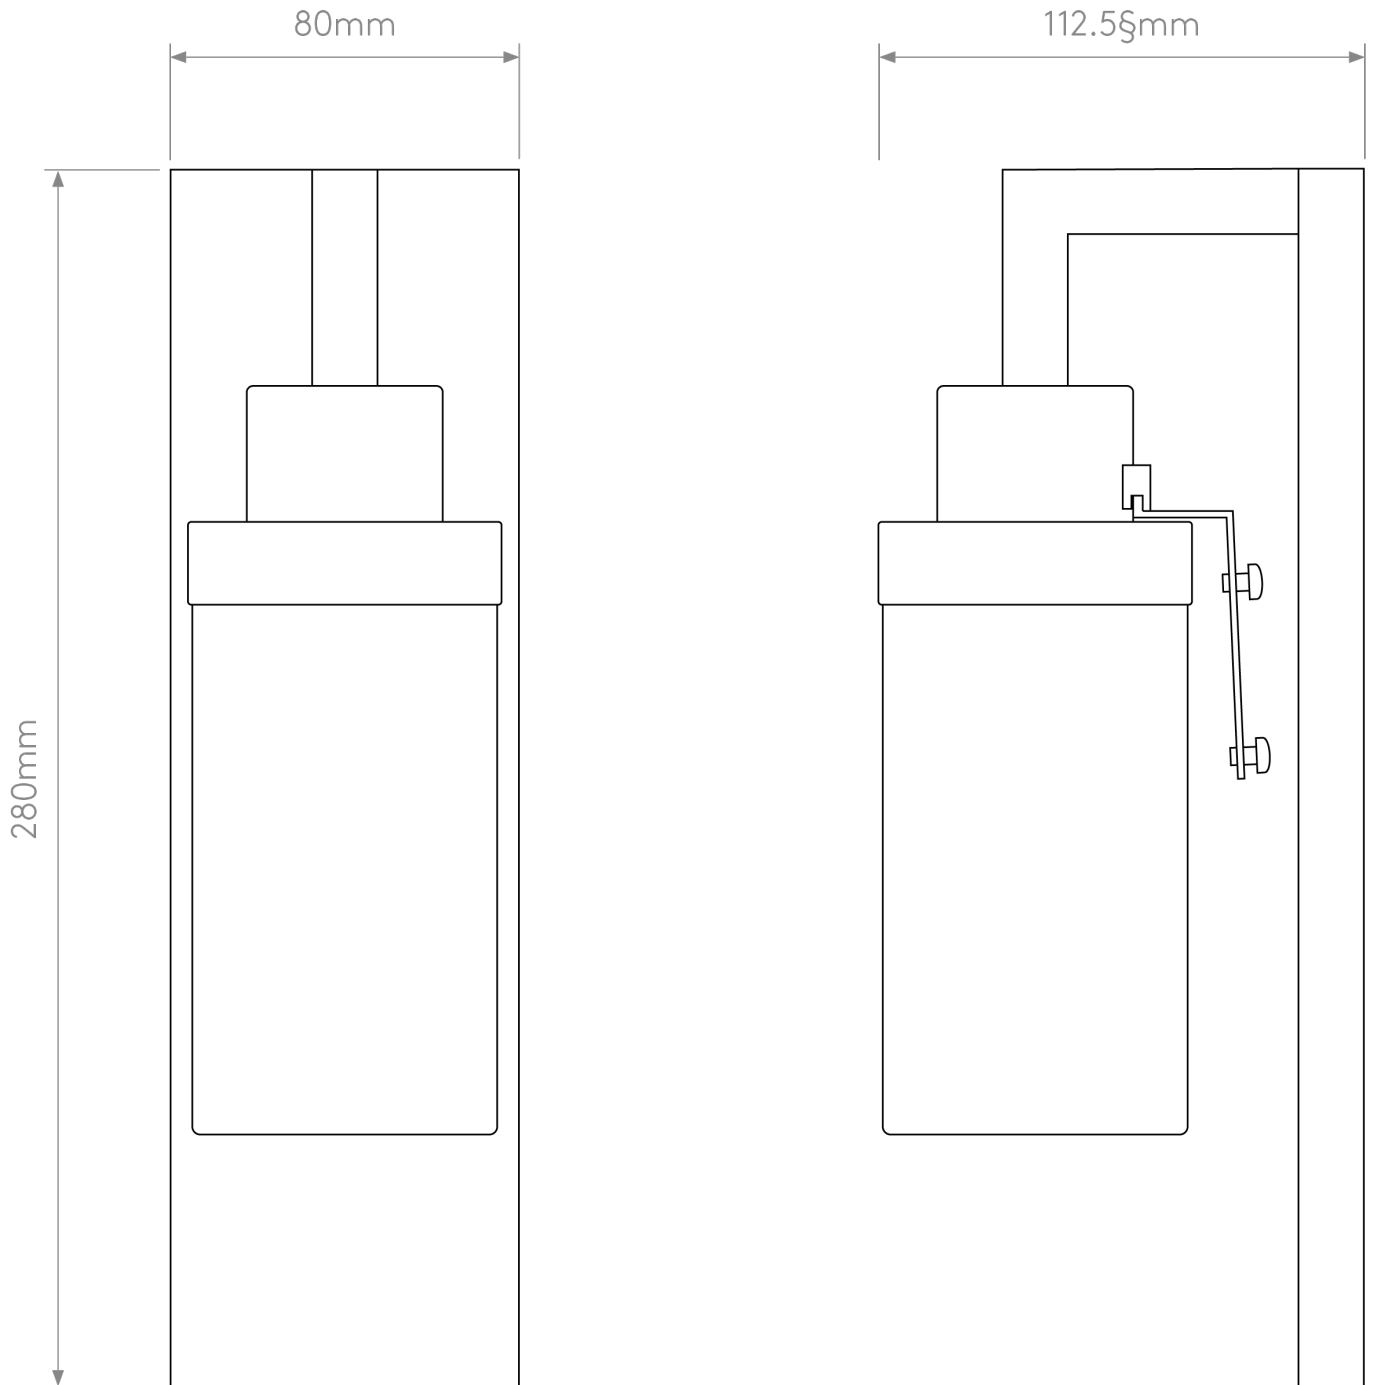

Astro Lighting - Lago - 1297001 & 5018046 - Chrome Natural Brass IP44 Bathroom Wall Light

CONTACT