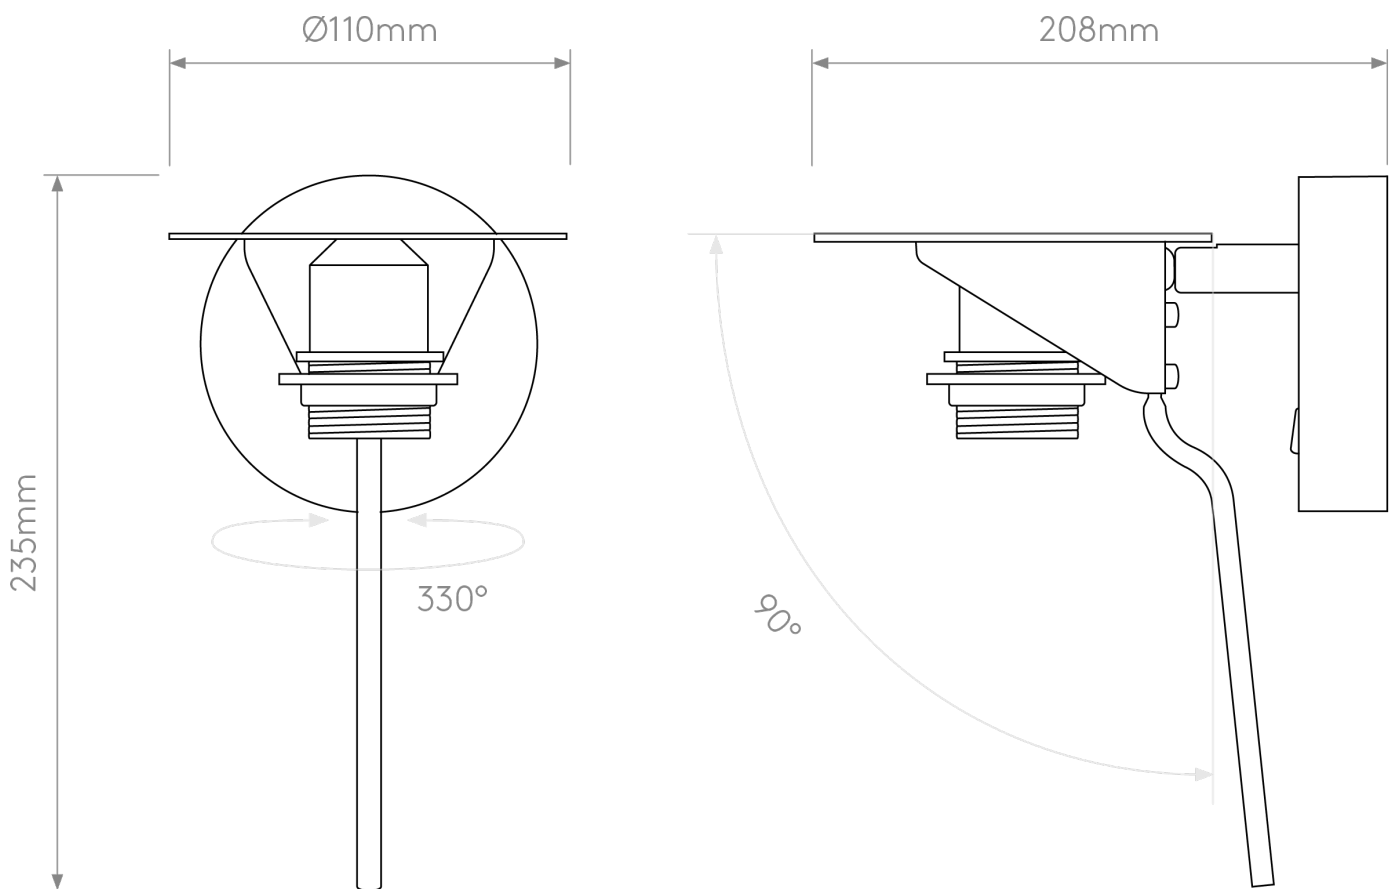

Astro Lighting - Mitsu - 1394004 - Bronze Excluding Shade Reading Wall Light

CONTACT