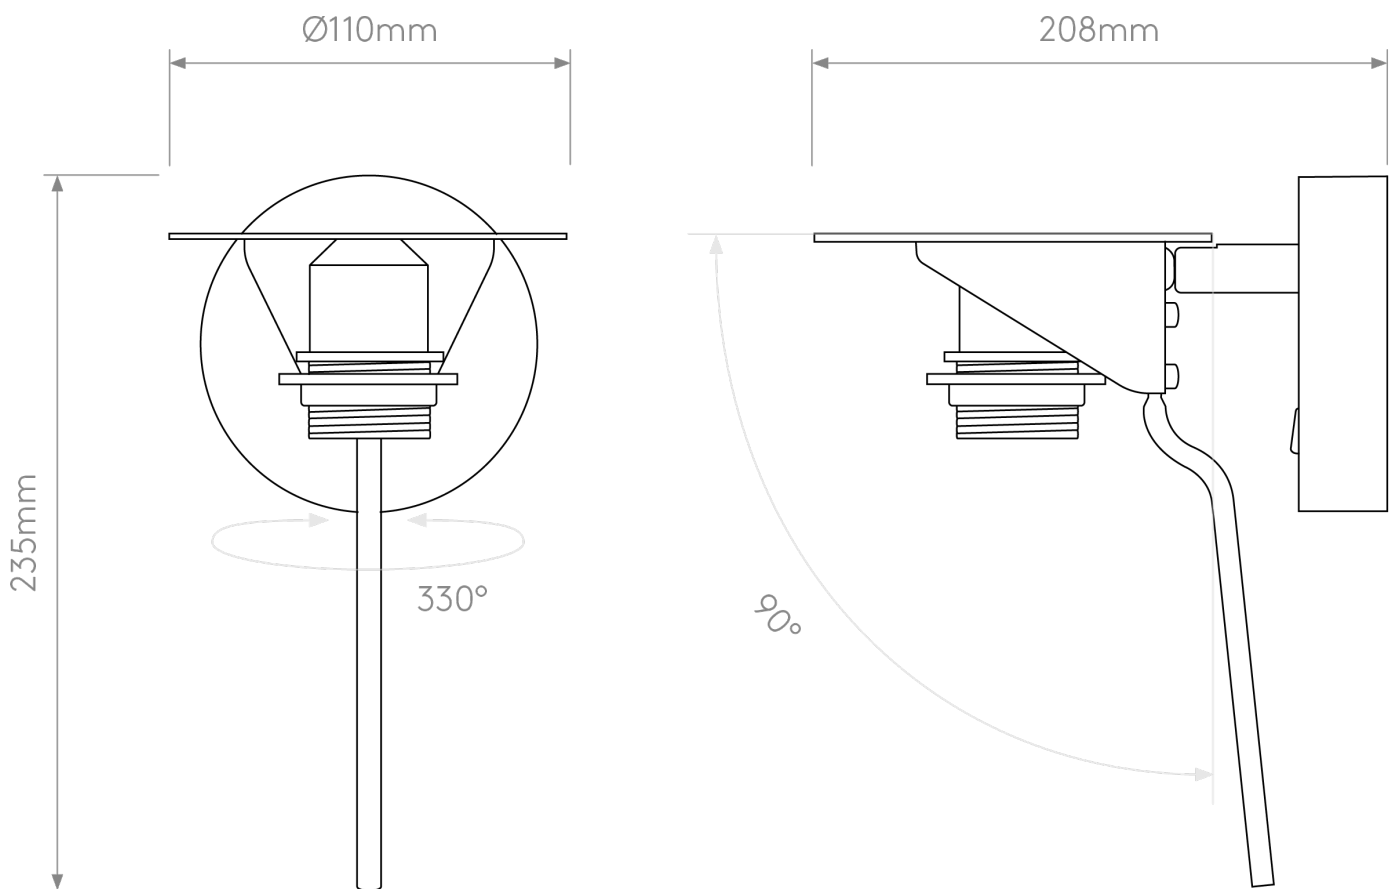

Astro Lighting - Mitsu - 1394004 & 5018031 - Bronze White Reading Wall Light

CONTACT