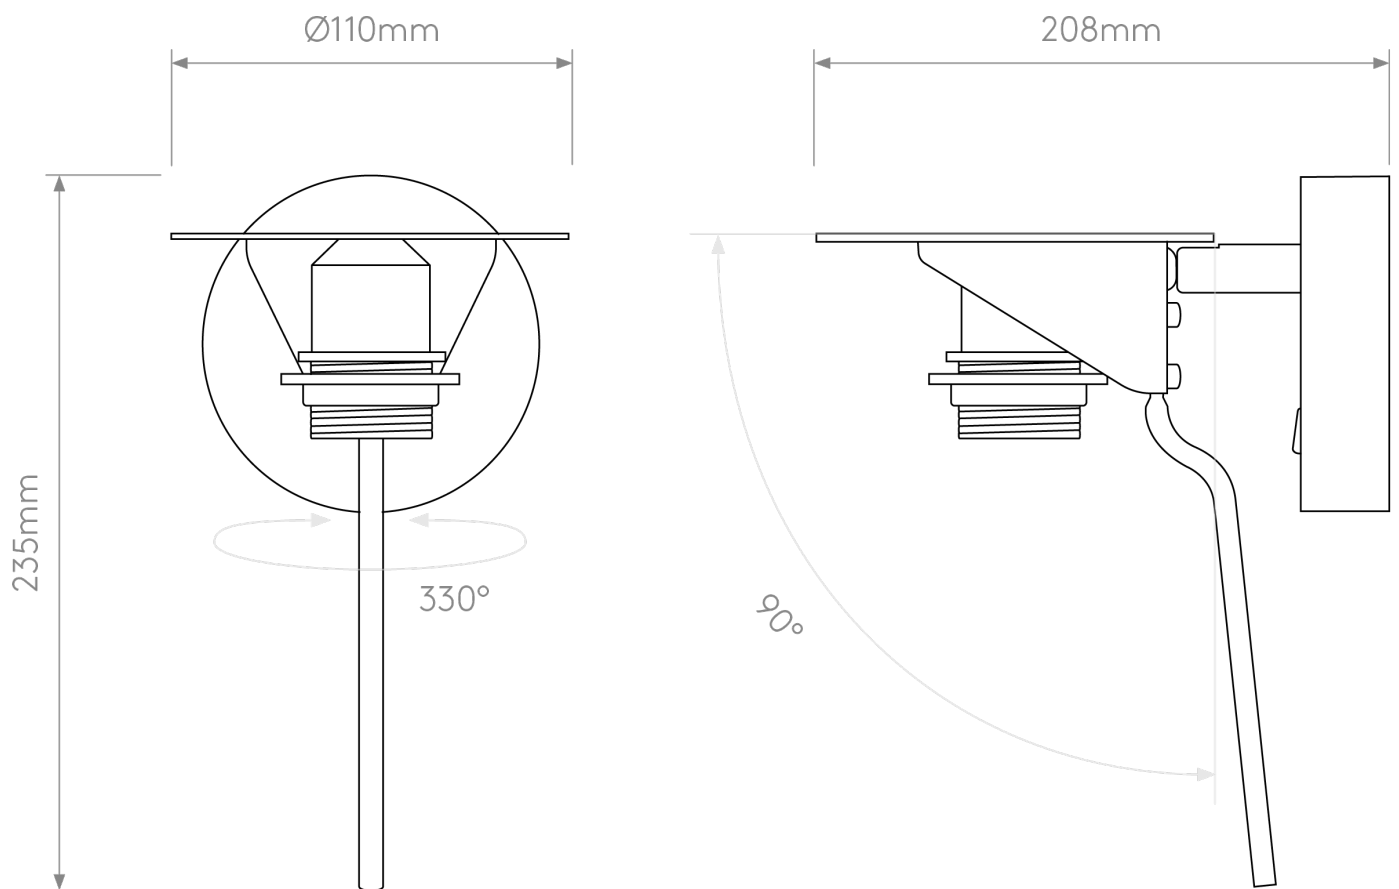

Astro Lighting - Mitsu - 1394004 & 5018033 - Bronze Oyster Reading Wall Light

CONTACT