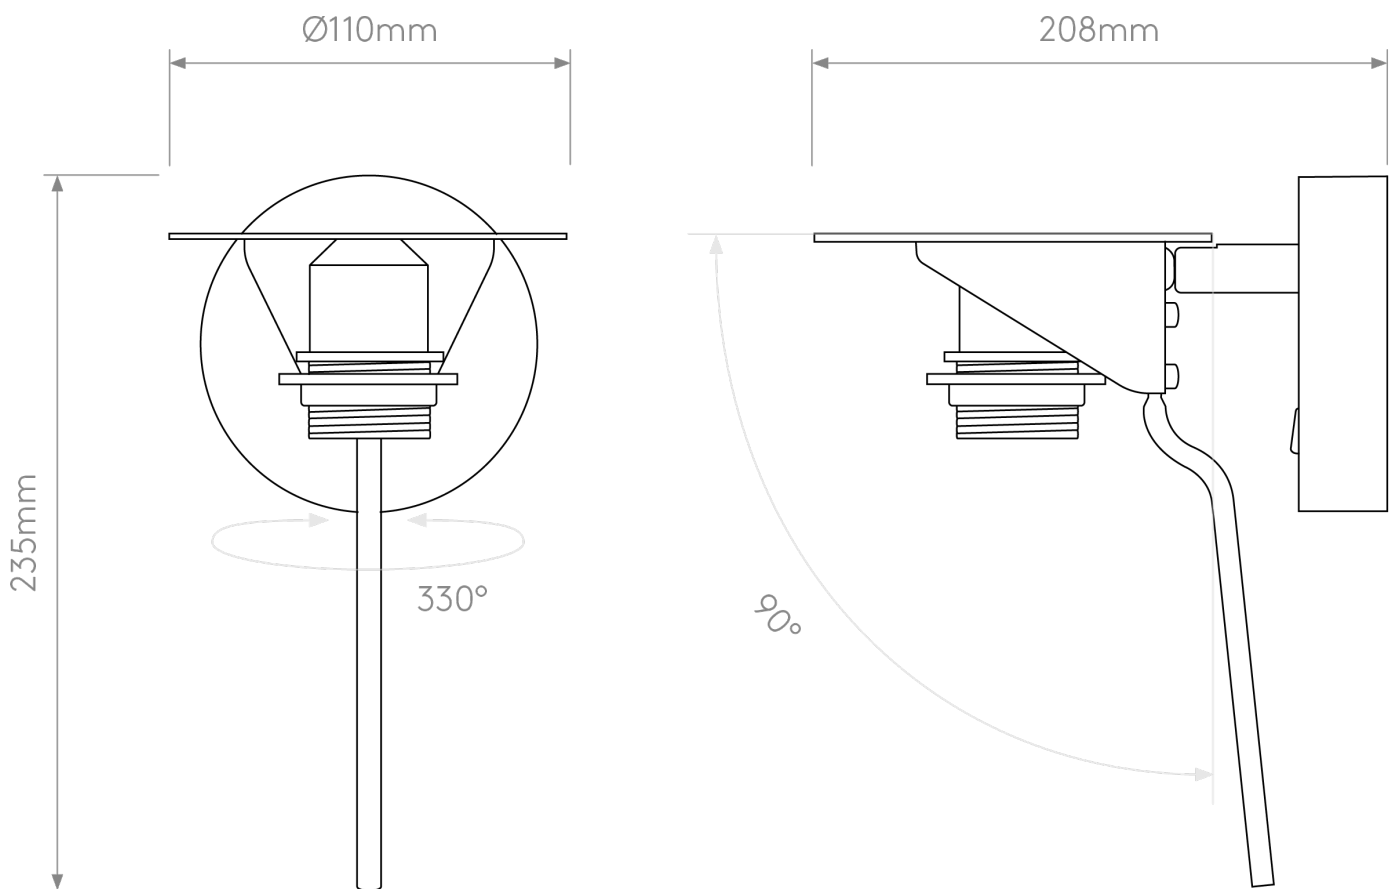

Astro Lighting - Mitsu - 1394004 & 5018034 - Bronze Putty Reading Wall Light

CONTACT