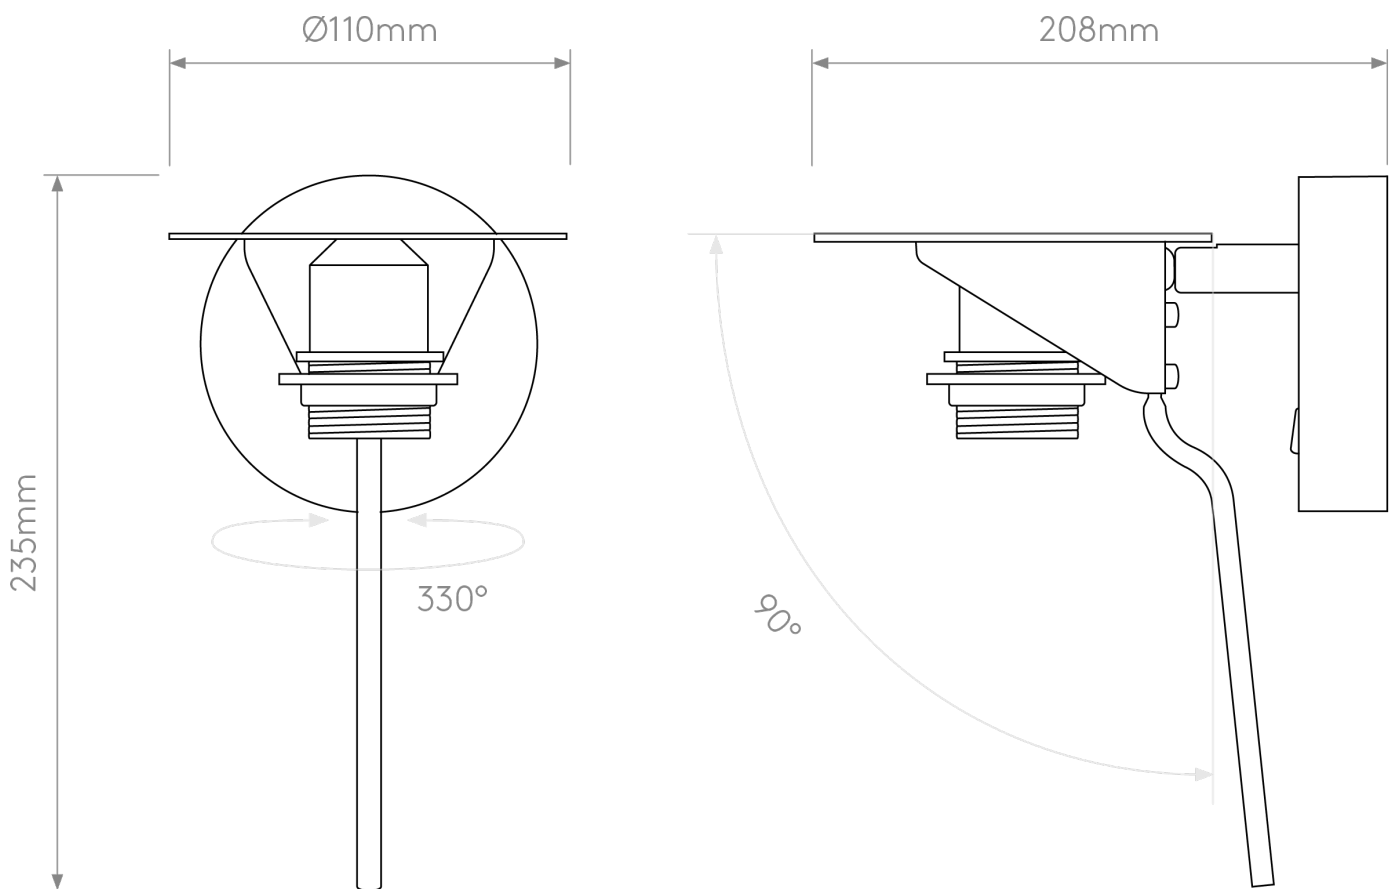

Astro Lighting - Mitsu - 1394003 - Nickel Excluding Shade Reading Wall Light

CONTACT