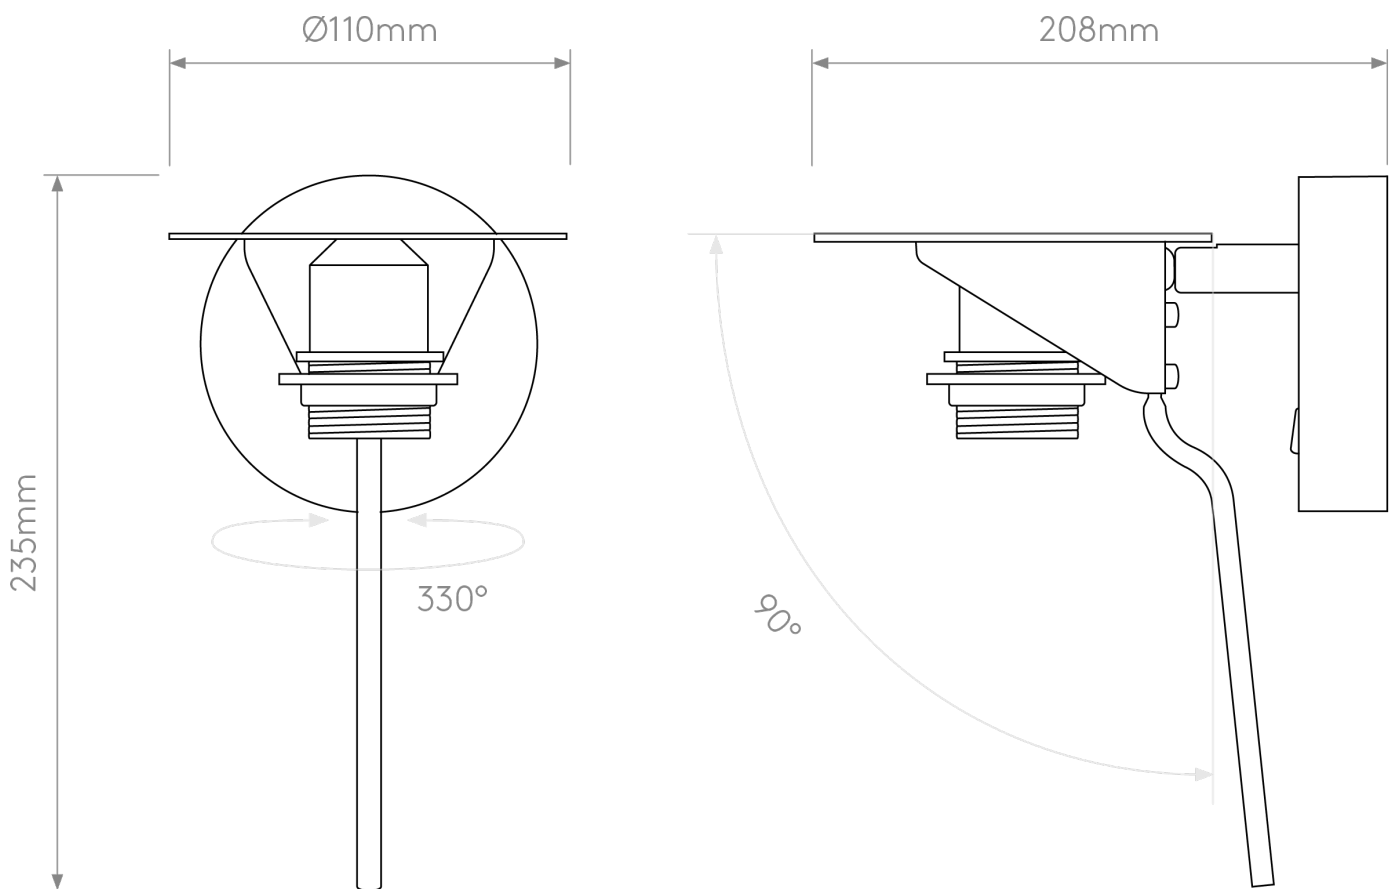

Astro Lighting - Mitsu - 1394003 & 5018031 - Nickel White Reading Wall Light

**CONTACT**