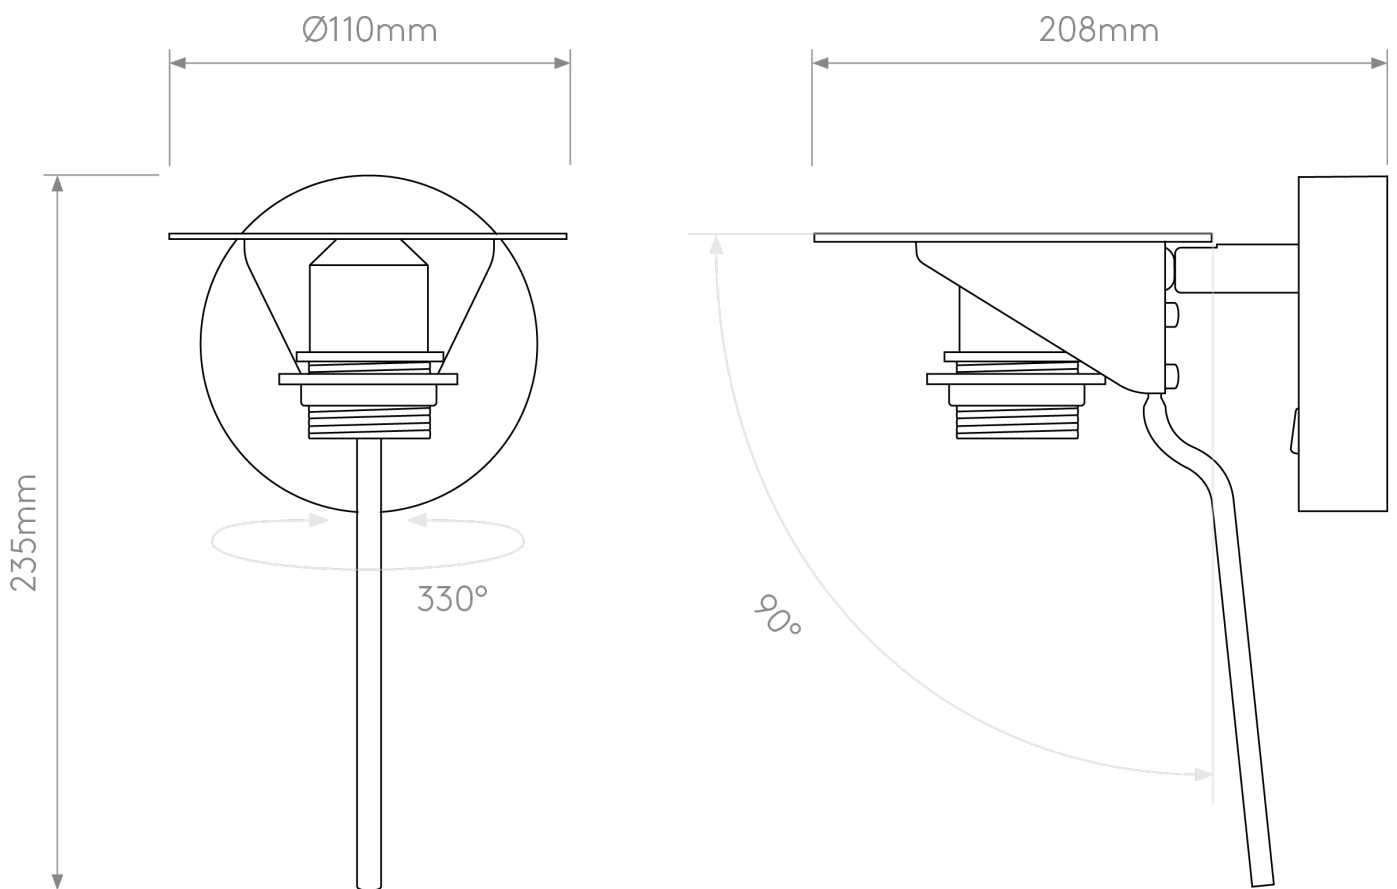

Astro Lighting - Mitsu - 1394003 & 5018033 - Nickel Oyster Reading Wall Light

**CONTACT**