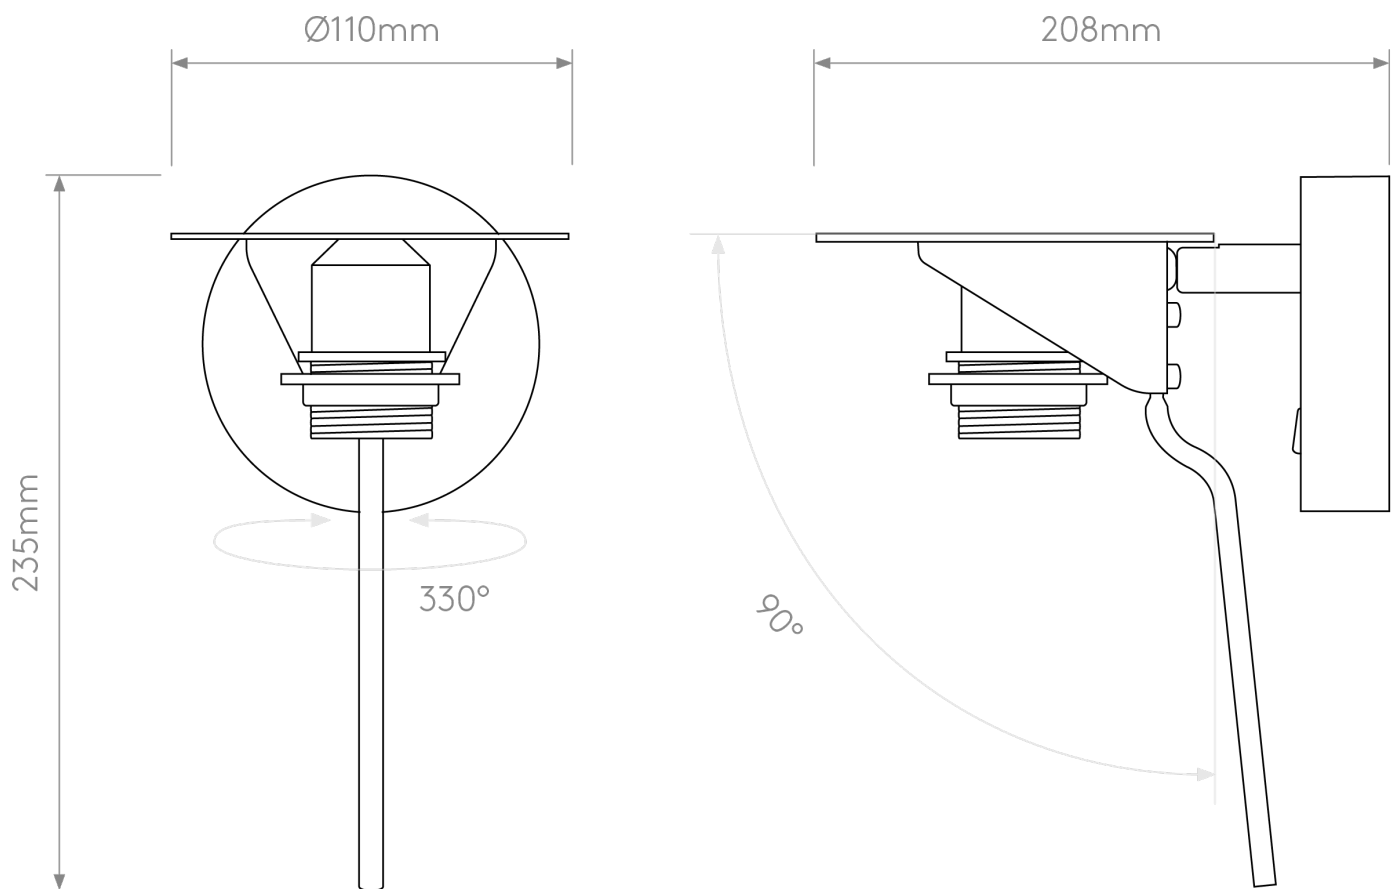

Astro Lighting - Mitsu - 1394003 & 5018034 - Nickel Putty Reading Wall Light

CONTACT