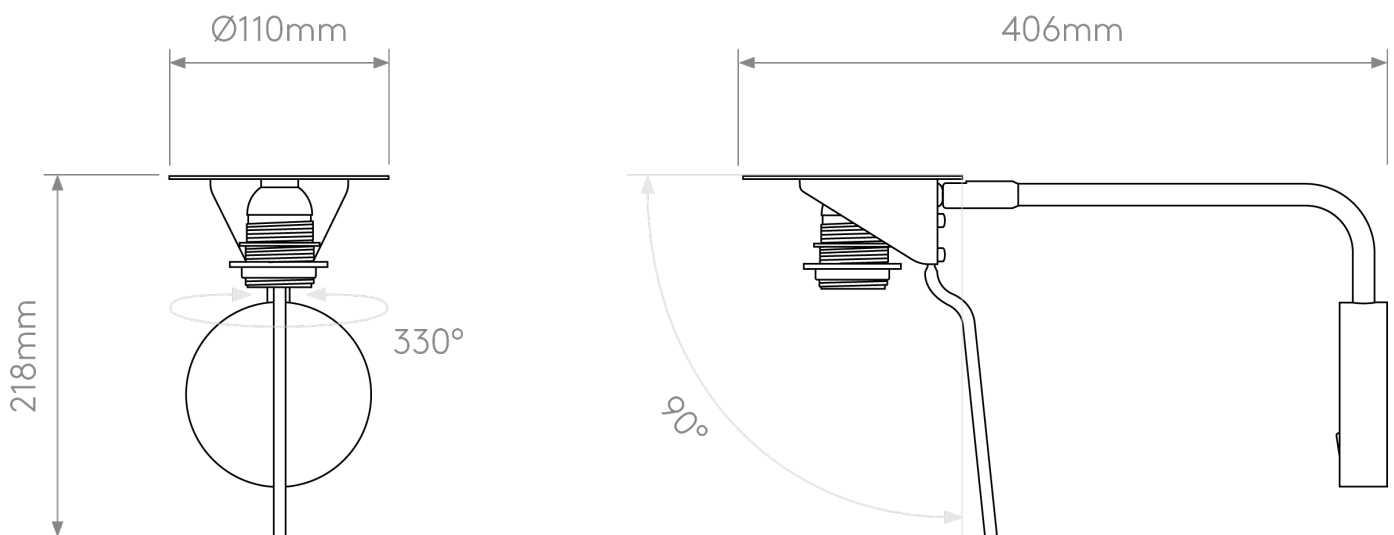

Astro Lighting - Mitsu - 1394002 & 5018031 - Bronze White Reading Wall Light

**CONTACT**