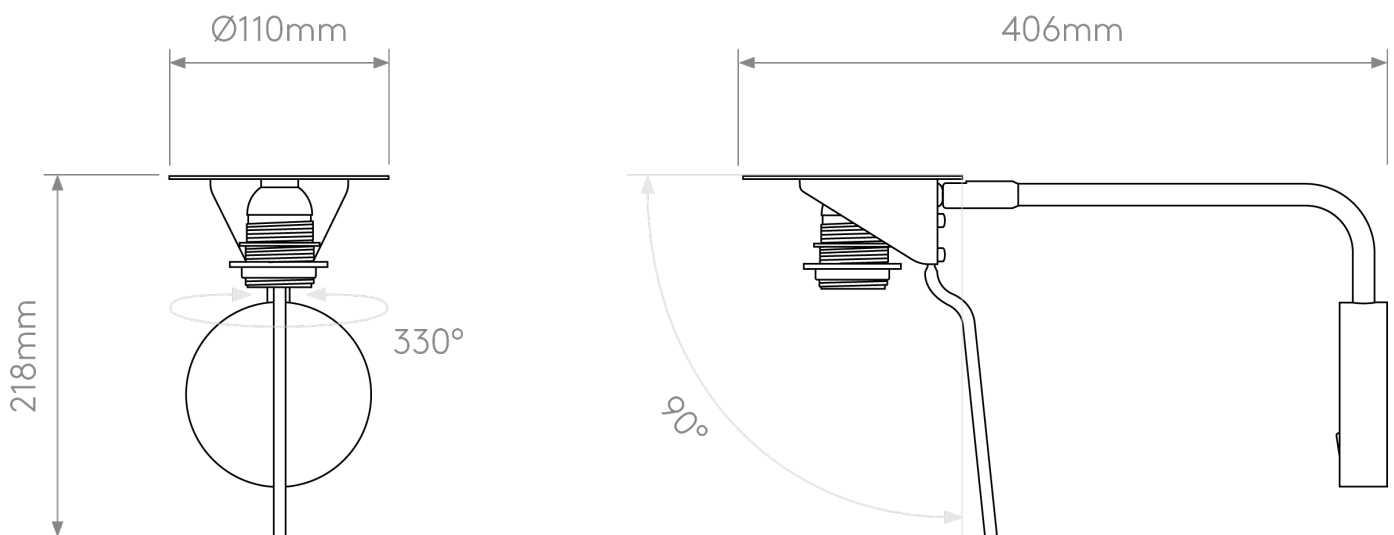

Astro Lighting - Mitsu - 1394002 & 5018033 - Bronze Oyster Reading Wall Light

**CONTACT**