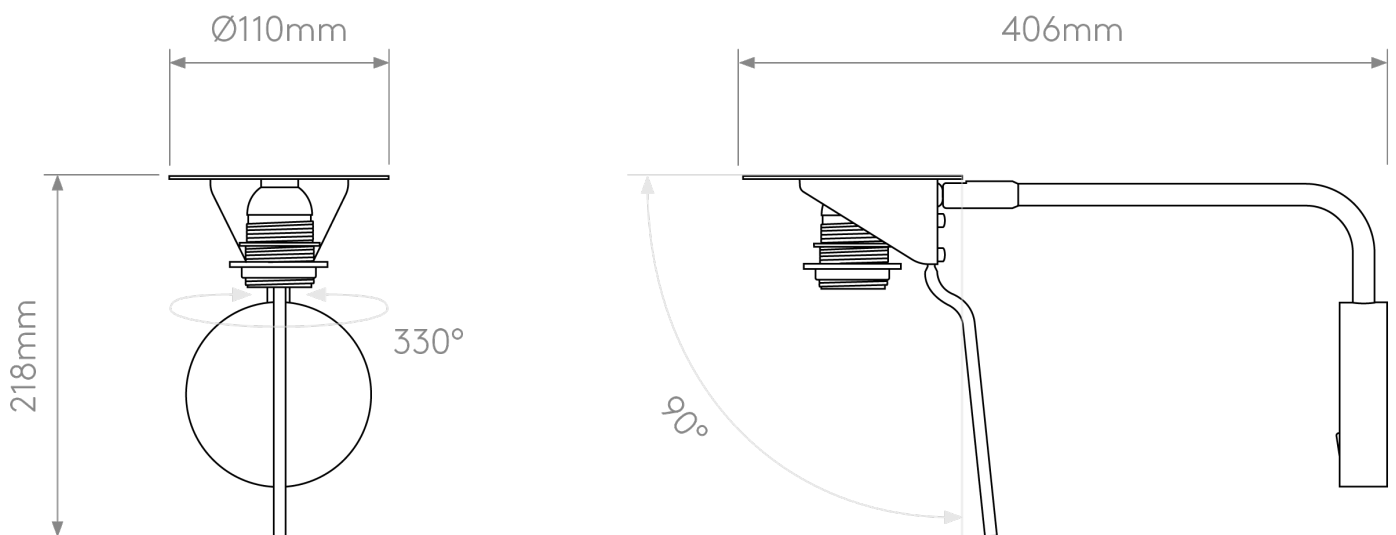

Astro Lighting - Mitsu - 1394002 & 5018034 - Bronze Putty Reading Wall Light

**CONTACT**