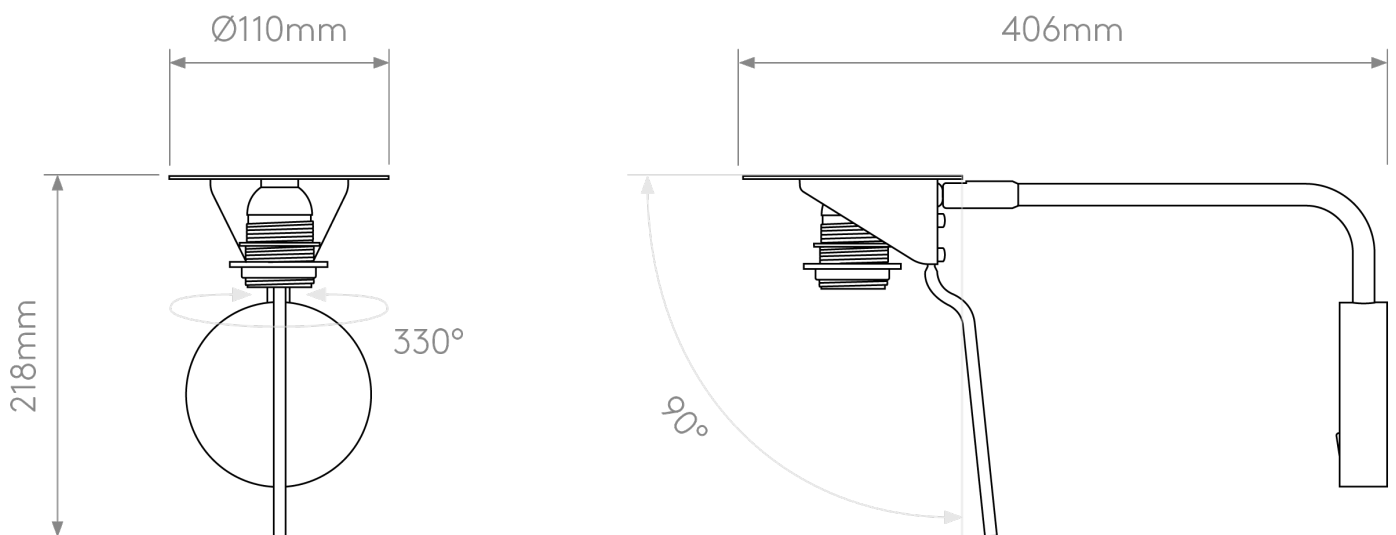

Astro Lighting - Mitsu - 1394001 - Nickel Excluding Shade Reading Wall Light

CONTACT