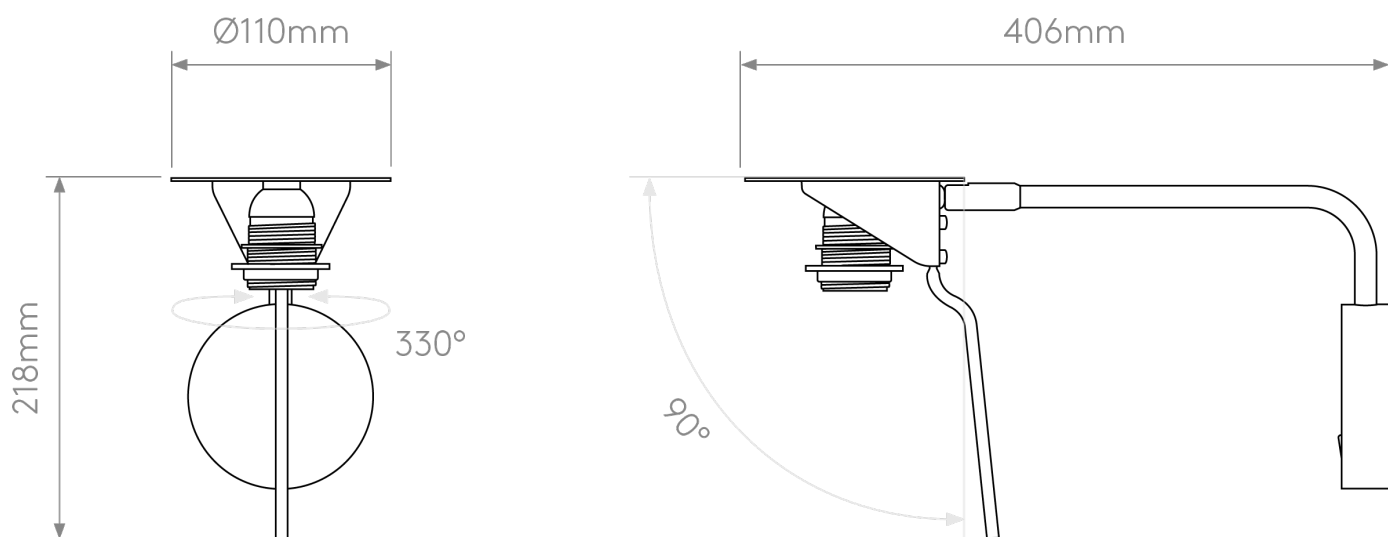

Astro Lighting - Mitsu - 1394001 & 5018031 - Nickel White Reading Wall Light

**CONTACT**