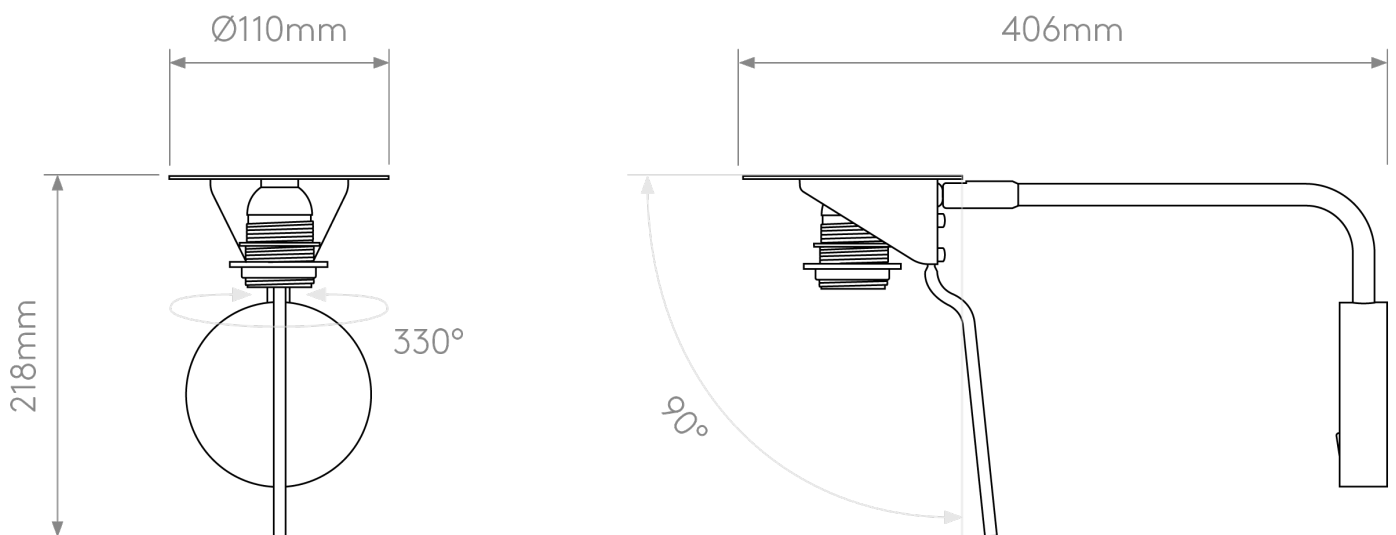

Astro Lighting - Mitsu - 1394001 & 5018033 - Nickel Oyster Reading Wall Light

**CONTACT**