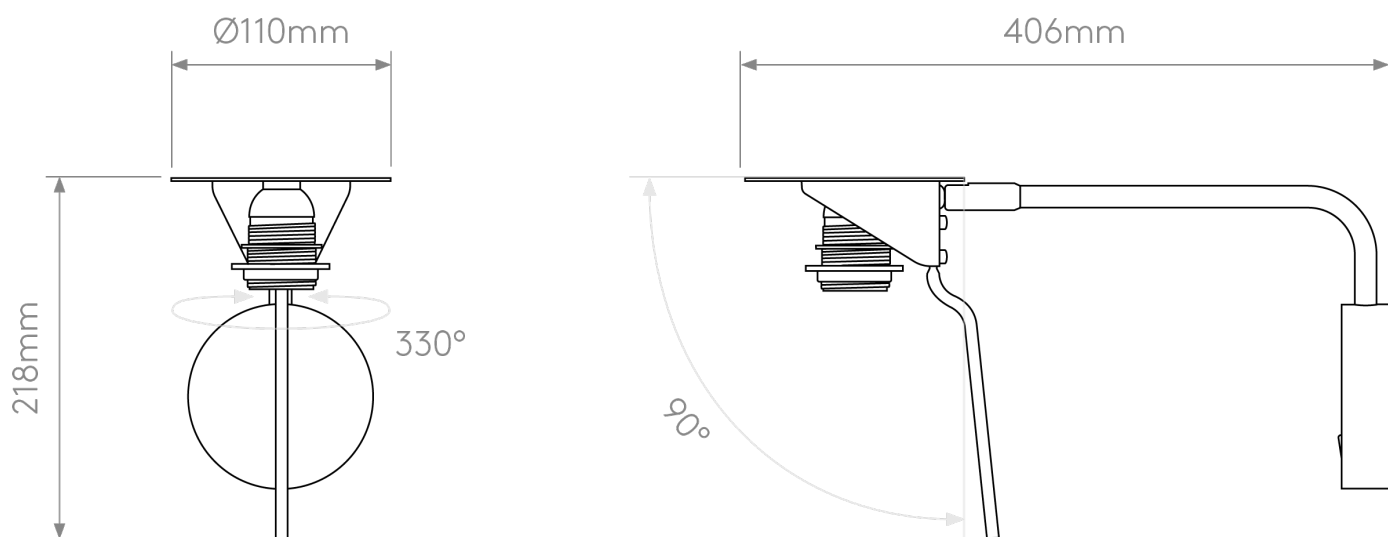

Astro Lighting - Mitsu - 1394001 & 5018034 - Nickel Putty Reading Wall Light

CONTACT