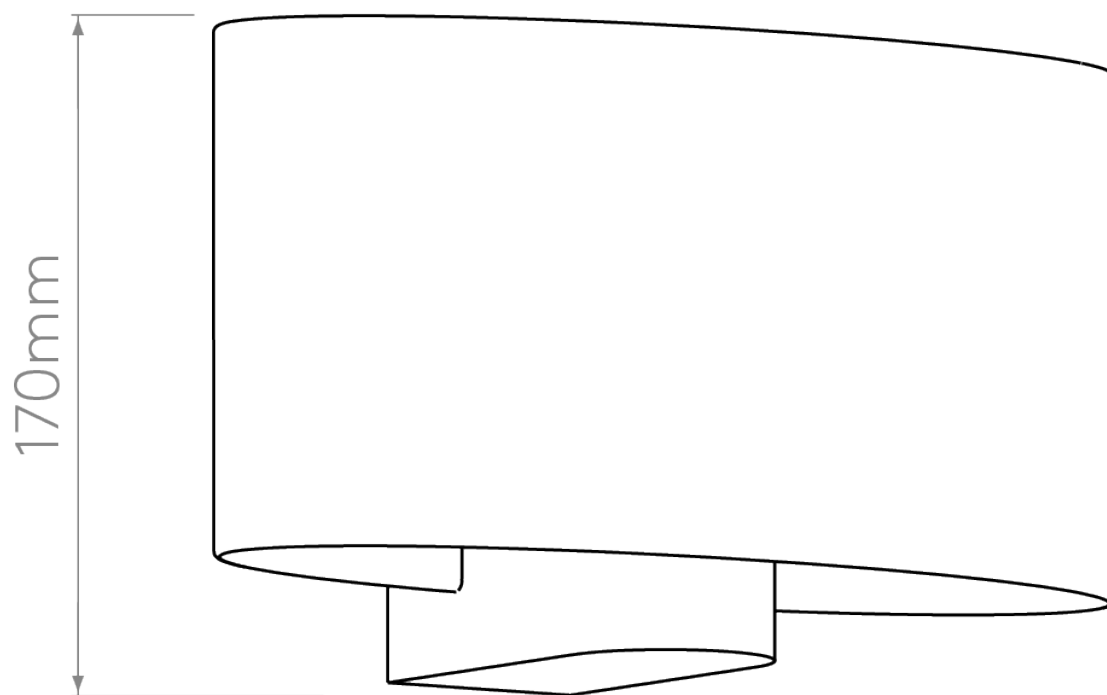

Astro Lighting - Napoli 1185001 & 5014003 - Matt Nickel Wall Light with Oyster Shade

CONTACT