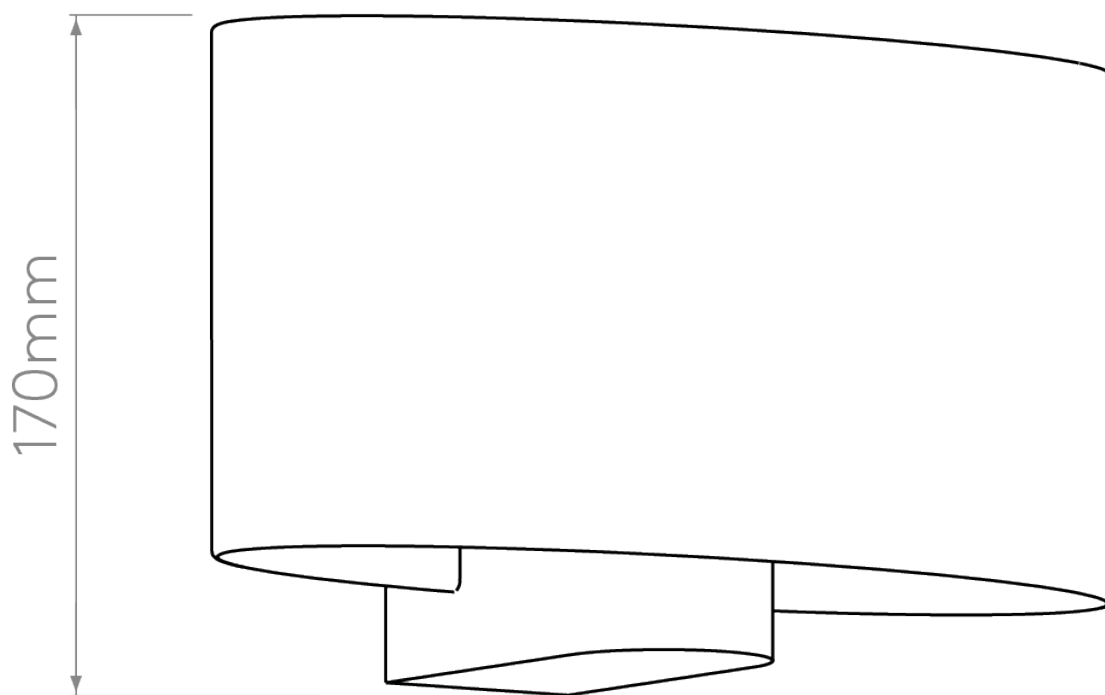

Astro Lighting - Napoli 1185001 & 5014004 - Matt Nickel Wall Light with Putty Shade