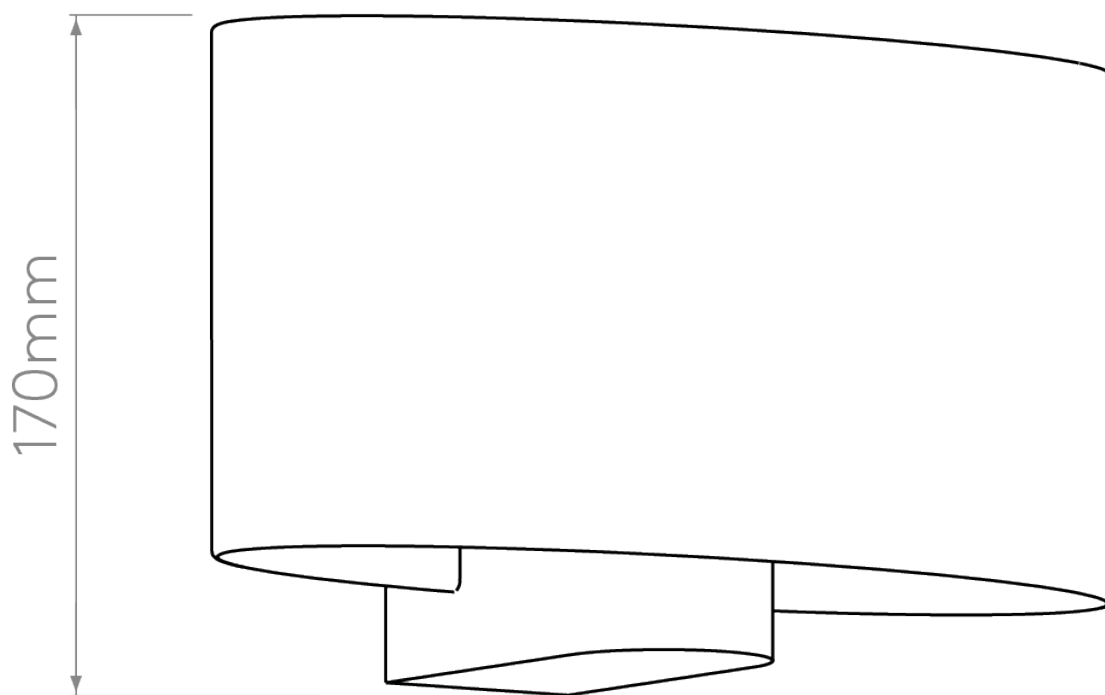

Astro Lighting - Napoli 1185001 - Matt Nickel Wall Light Excluding Shade

CONTACT