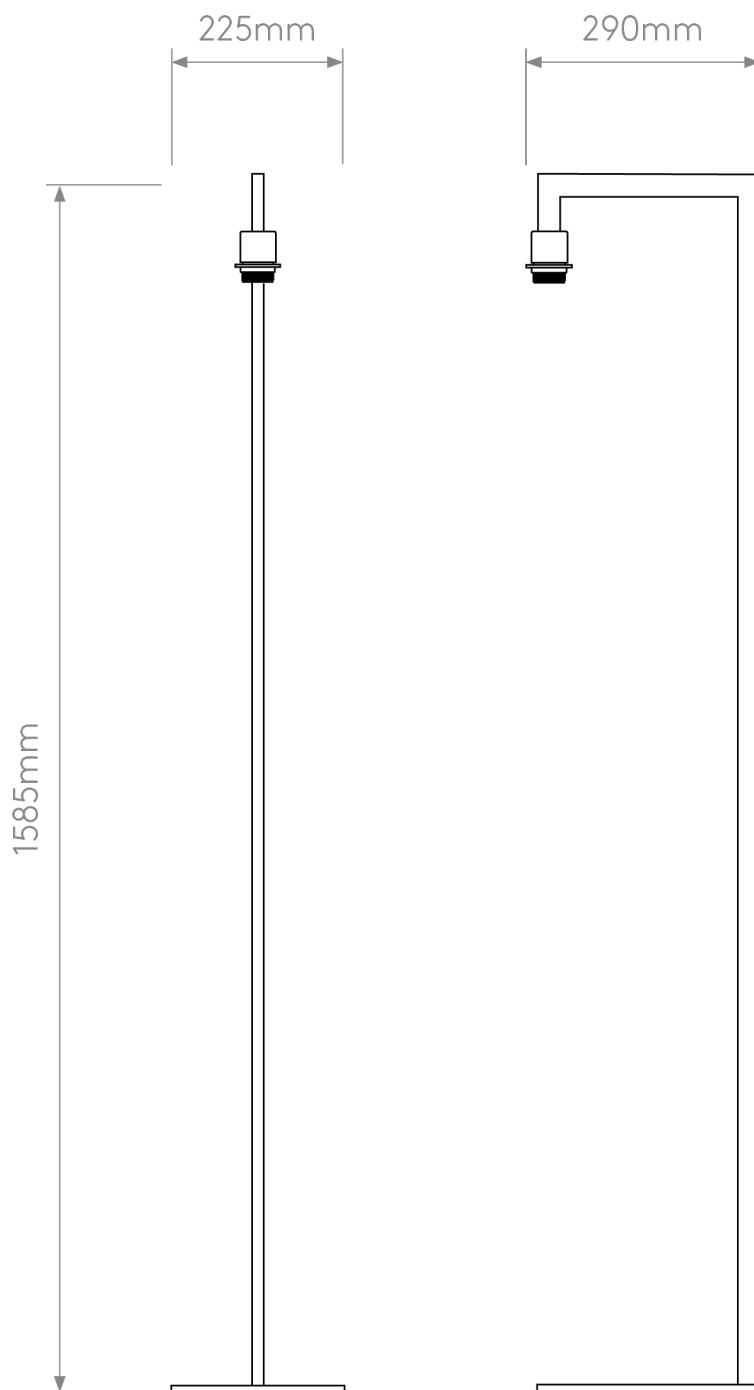

Astro Lighting - Ravello - 1222001 - Chrome Excluding Shade Base Only Floor Lamp

CONTACT