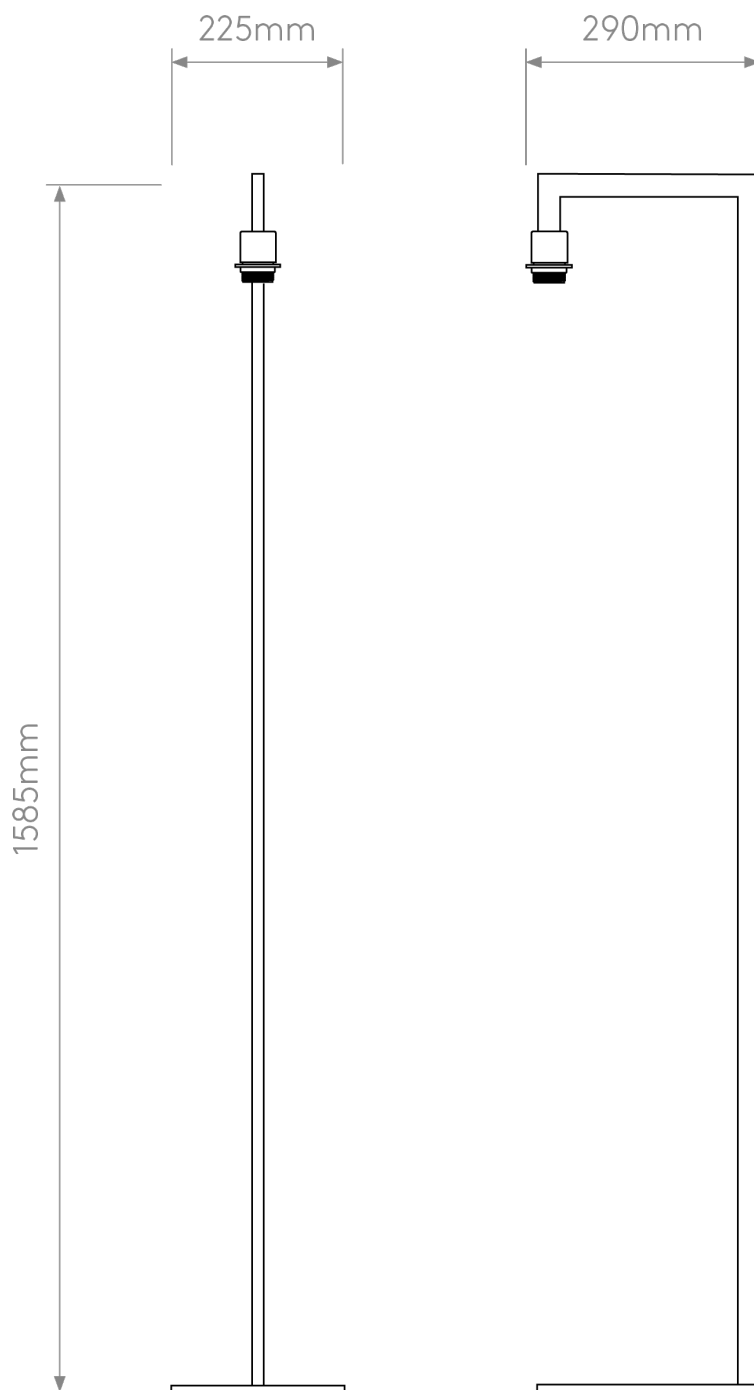

Astro Lighting - Ravello - 1222001 & 5016004 - Chrome White Floor Lamp

CONTACT