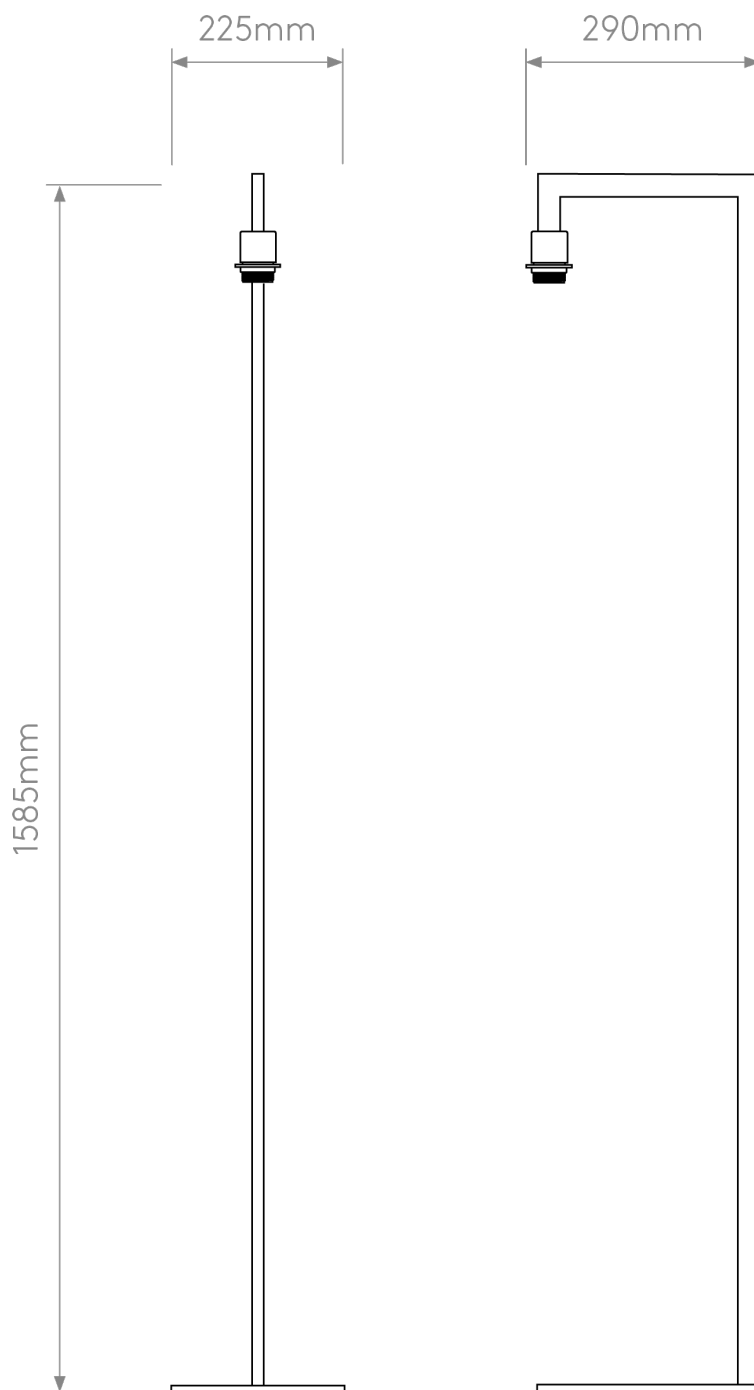

Astro Lighting - Ravello - 1222001 & 5016006 - Chrome Oyster Floor Lamp

CONTACT